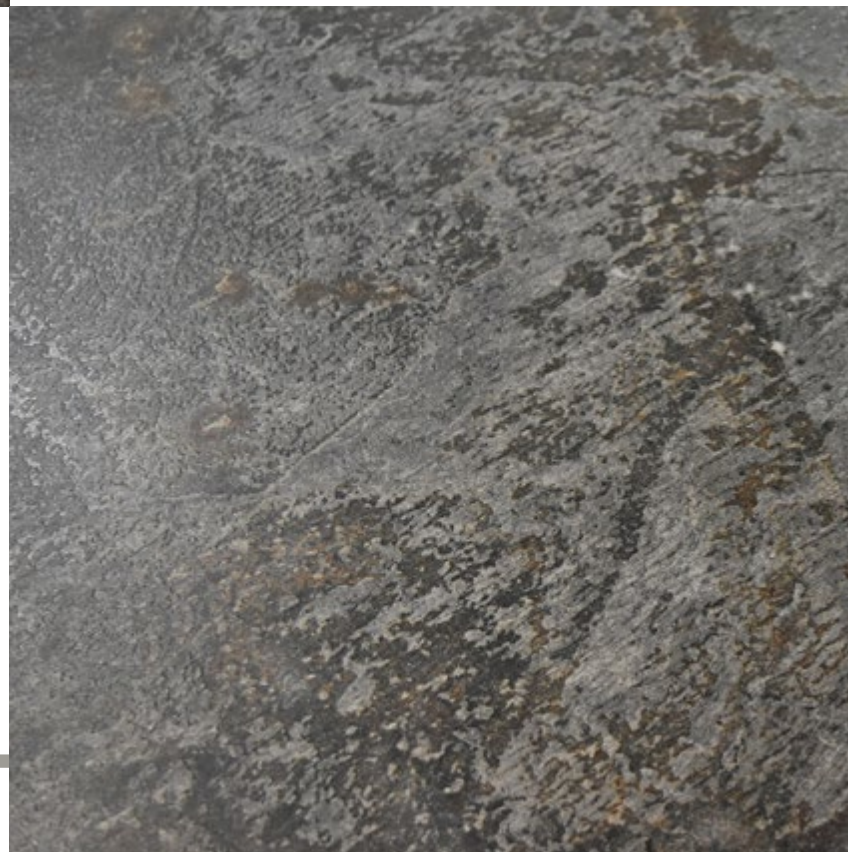

Ceramic is a perfect canvas for expressing the beauty of nature. Using state of the art technology, we have managed to capture the nuances and texture of natural slate with astonishing precision. Every grain, every tone, every detail is recreated with astonishing fidelity. Digital finishes elevate ceramics to new heights. From smooth, velvety textures to polished, shiny surfaces, the versatility of our digital finishes will allow you to bring your design visions to life.

MONOGLAZE

INKJET

DIGITAL GLUE

GRIT

COVER GLAZE