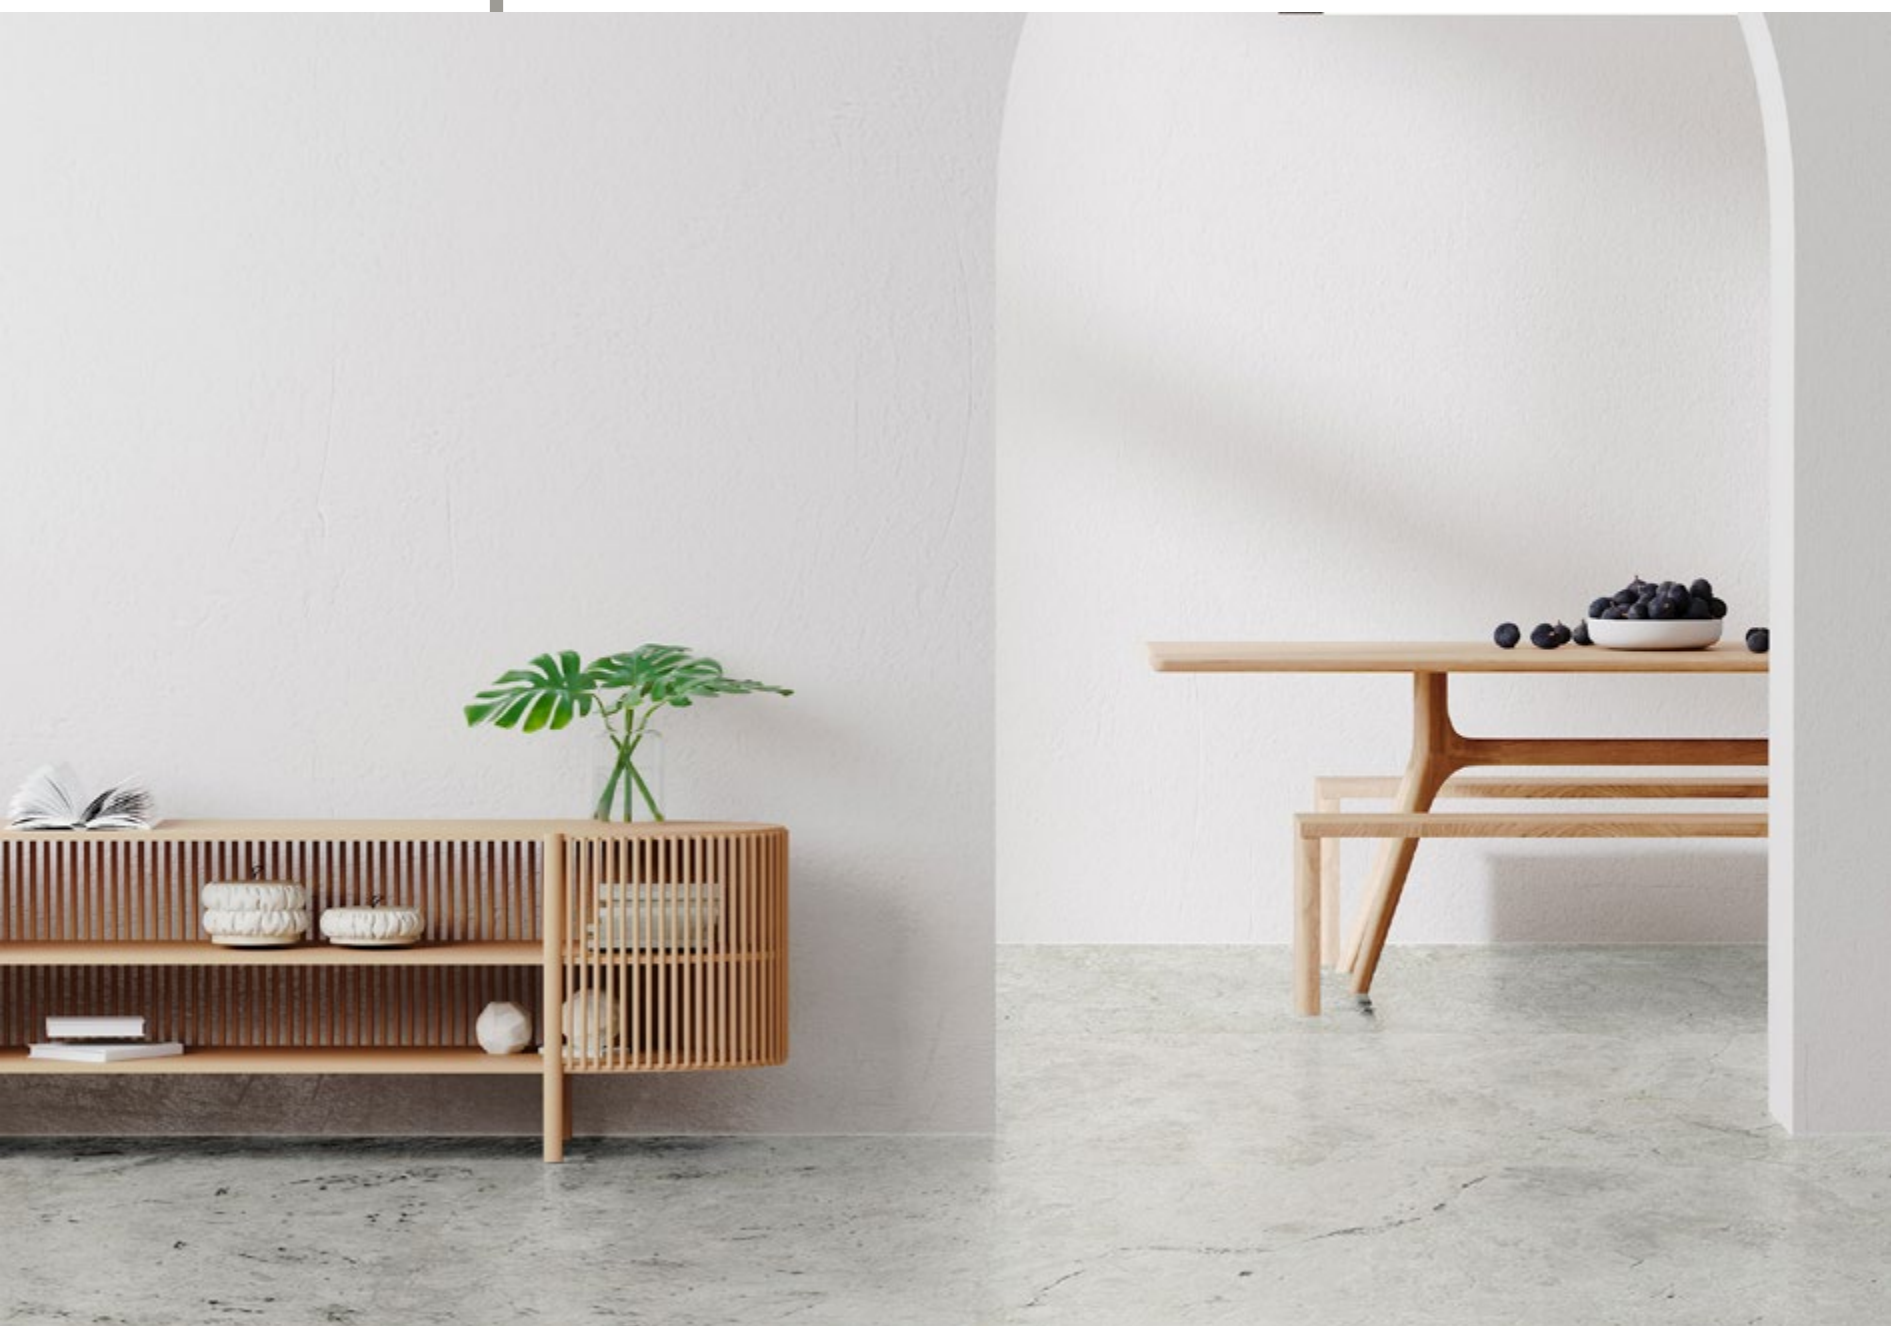

# DRACO

3d natural

DRACO takes graphic synchronization to a new level. Using our advanced digital glue application, each piece of ceramic is perfectly aligned with the graphic, creating a stunning, lifelike, three dimensional texture. The texture behind DRACO lies in our ESMALTES3DTECH technology, which allows for precise application of the digital glue and enhances the depth and richness of each design, giving it an incredible visual and tactile dimension.