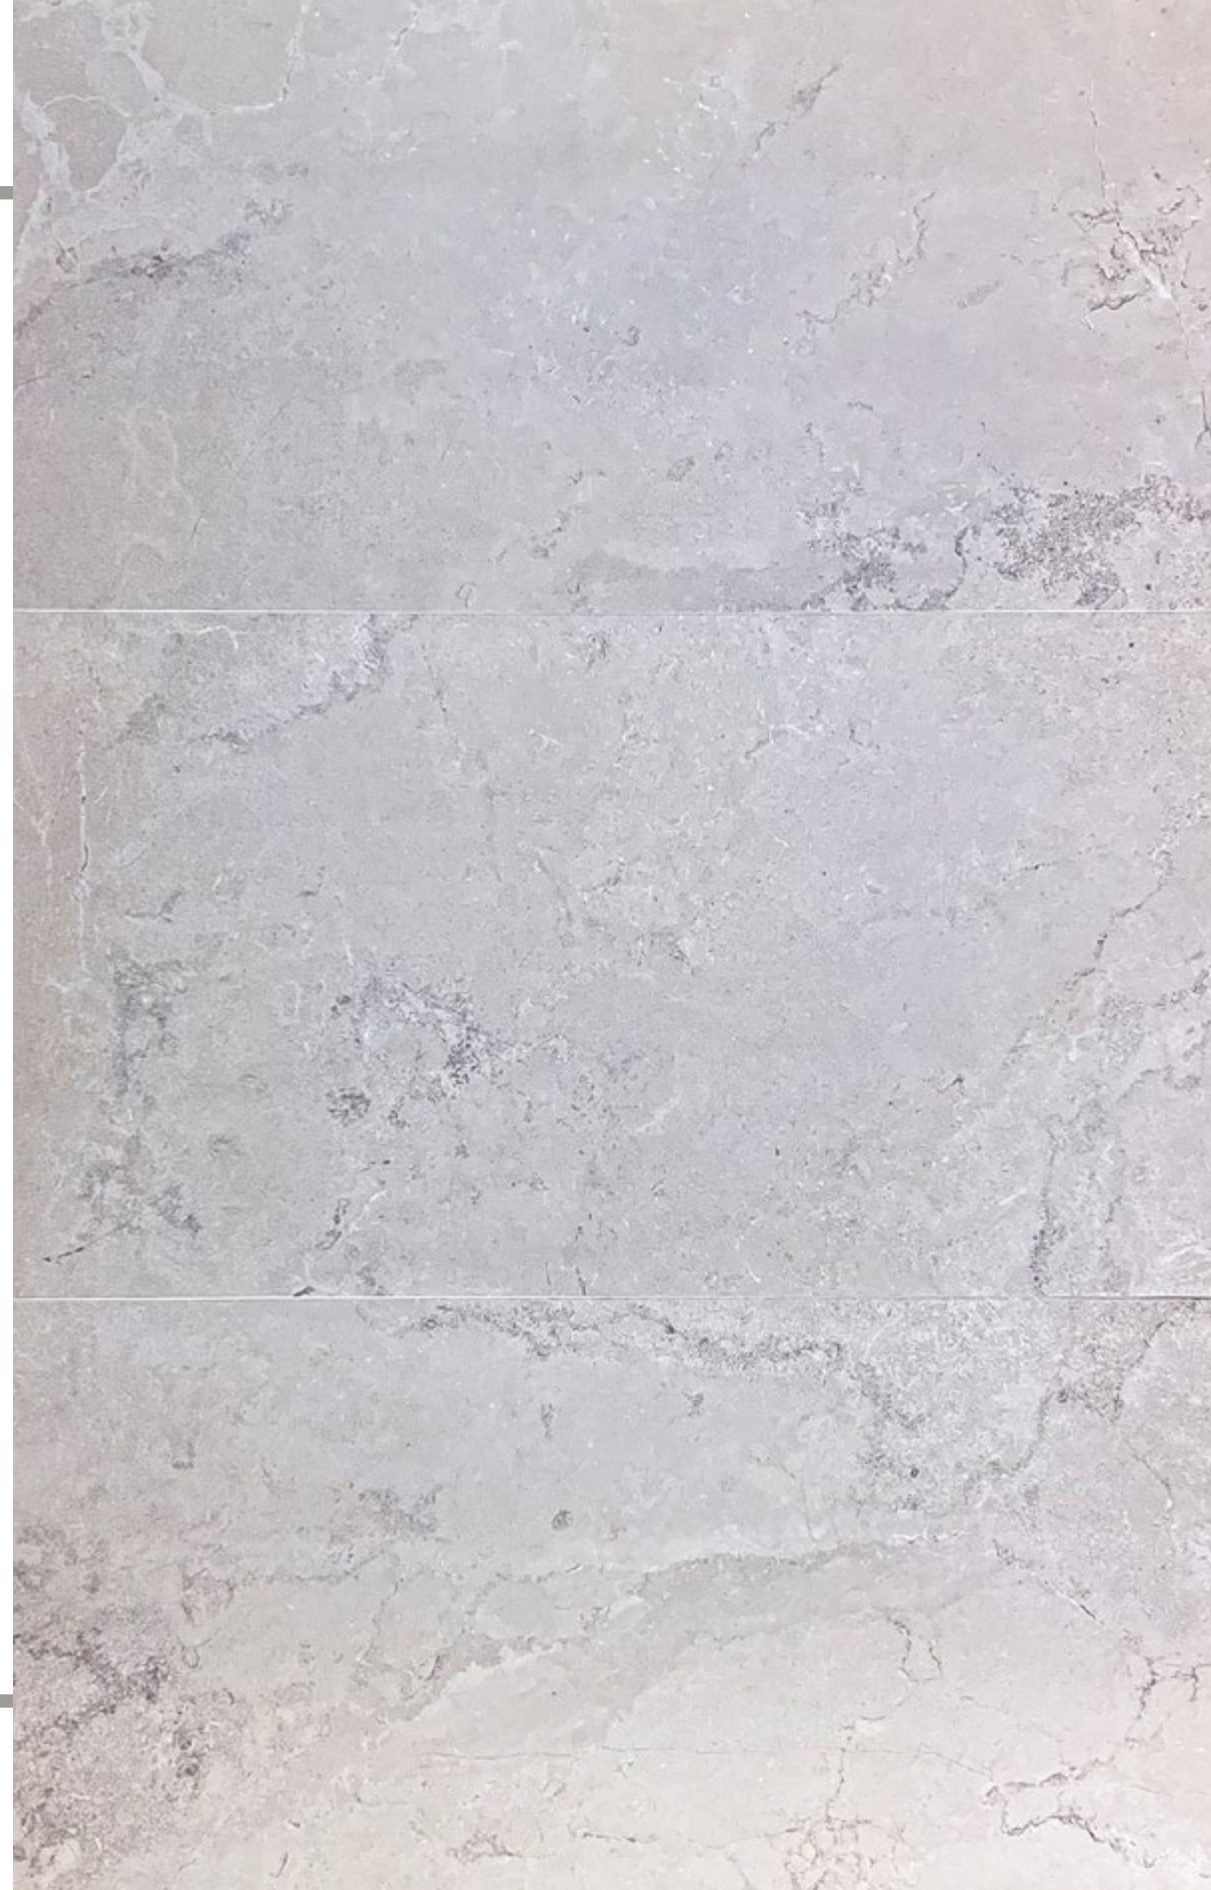

SILOS

3D lappato

Using high precision scanning techniques, we have captured every detail of Rapolano marble. From intricate veining to subtle nuances, each piece reflects the true beauty of this natural stone. Then, our G6 technology gives Rapolano marble a stunning texture, combining visual beauty with a tactile feel that enhances any space. This innovation ensures that every surface not only looks spectacular, but also feels authentic.