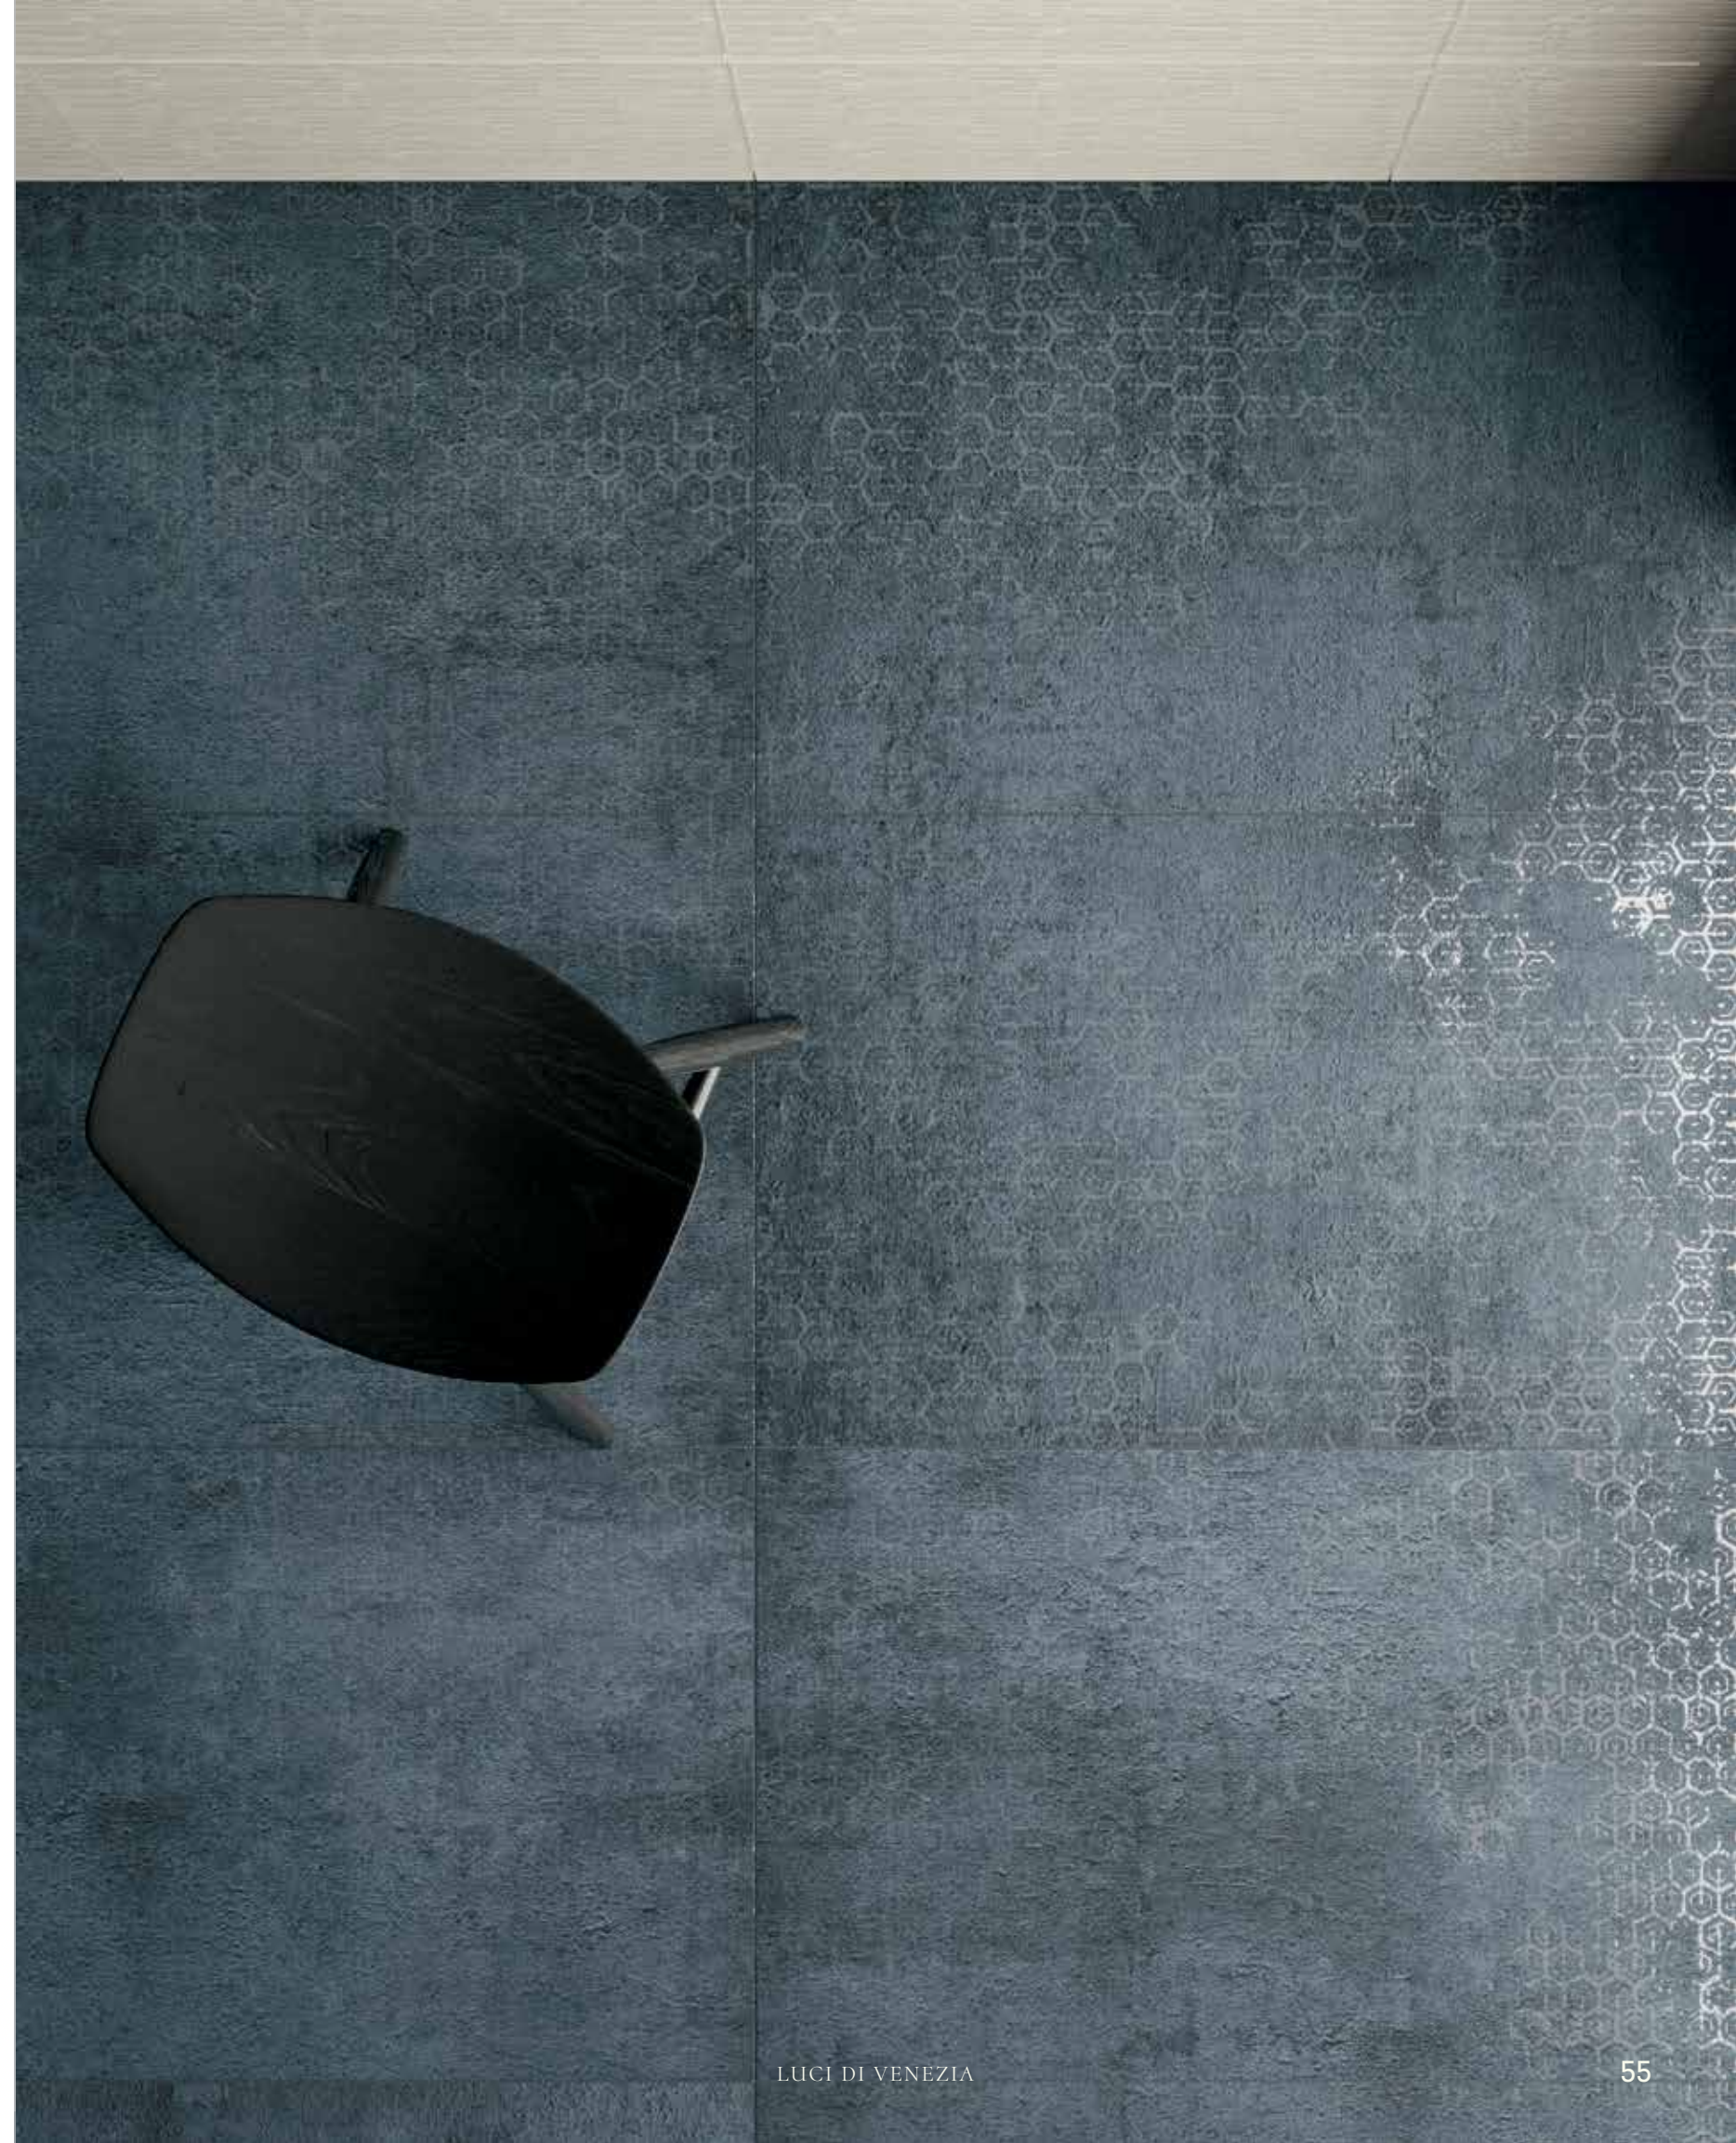

IT Pavimento EN Floor

Riflesso White/Ivory tile 60x60 cm

IT Parete EN Wall

Orizzonti Ice mirror 30x60 cm

IT Pavimento EN Floor

Riflesso Blue tile 60x120 cm