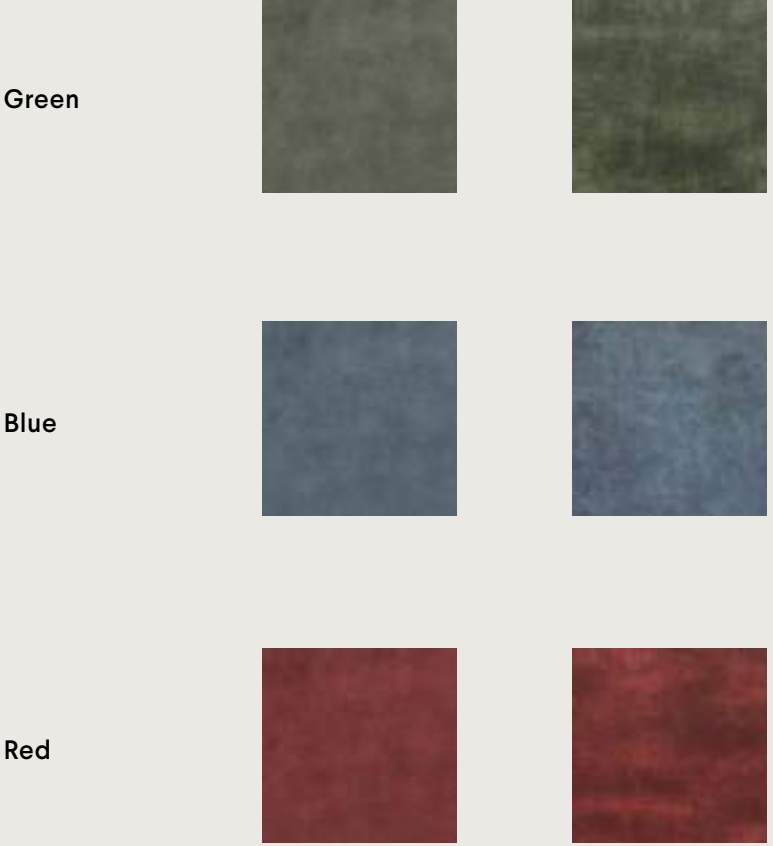

SUPERFICI CERAMICHE, Special Colours

CERAMIC SURFACES / Special Colours

Serie
Series

FOLIAGE

DUCALE

INTRECCIO 7,2

EVOLUTION

TELA

Schema di posa
Installation layout

Le grafiche A e B hanno un verso di posa e si riprendono su tutti e quattro i lati se posate come schema sopra.
Graphics A and B have a direction of laying and are reproduced on all four sides if laid as shown in the diagram above.