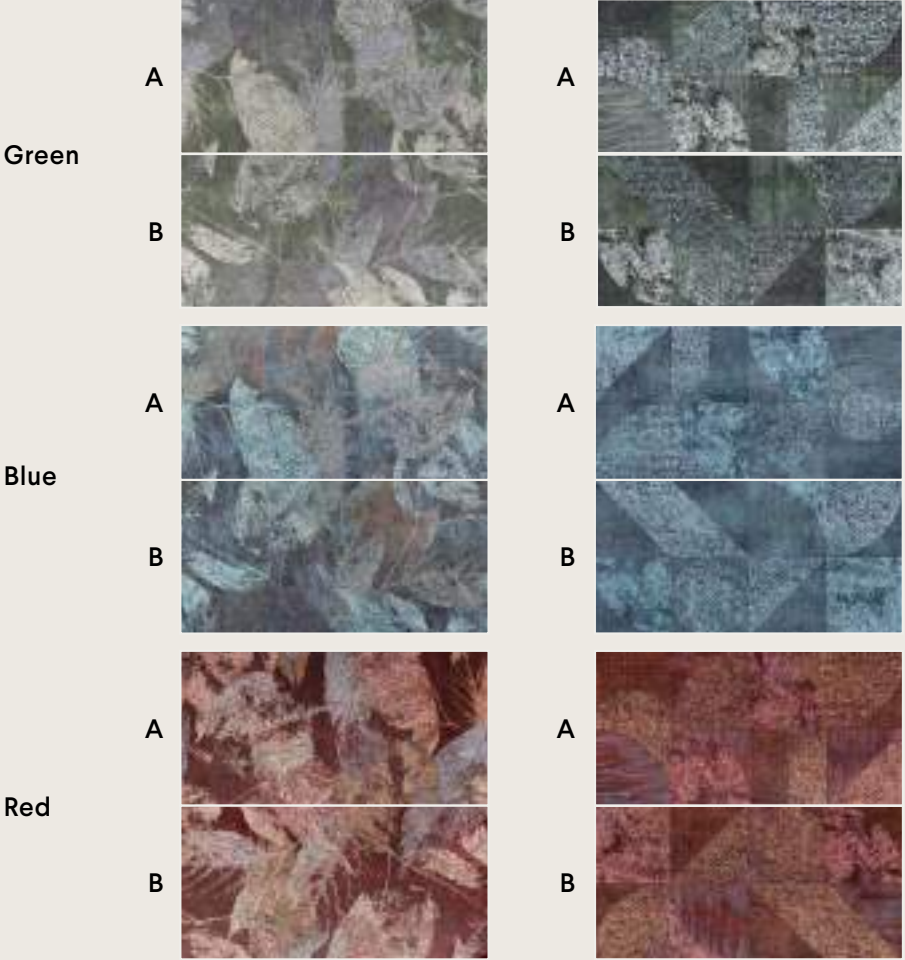

	FOLIAGE	DUCALE	INTRECCIO 7,2	
Snow	A 	A 		
	B 	B 	Foliage + Evolution Snow	Ducale + Evolution Snow
Ivory	A 	A 		
	B 	B 	Foliage + Evolution Ivory	Ducale + Evolution Ivory
Bronze	A 	A 		
	B 	B 	Foliage + Evolution Bronze	Ducale + Evolution Bronze
Silver	A 	A 		
	B 	B 	Foliage + Evolution Silver	Ducale + Evolution Silver
Black	A 	A 		
	B 	B 	Foliage + Evolution Black	Ducale + Evolution Black

	EVOLUTION	TELA
Ice/Snow		
White/Ivory		
Mud/Bronze		
Grey/Silver		
Graphite/Black		

SUPERFICI CERAMICHE, Special Colours

CERAMIC SURFACES / Special Colours

Serie
Series

FOLIAGE

DUCALE

INTRECCIO 7,2

EVOLUTION

TELA

Schema di posa
Installation layout

Le grafiche A e B hanno un verso di posa e si riprendono su tutti e quattro i lati se posate come schema sopra.
Graphics A and B have a direction of laying and are reproduced on all four sides if laid as shown in the diagram above.

Laguna presenta tre varianti di disegno diverse, confezionate insieme in quantità casuali.
Laguna has three different graphics in the surface, grouped together randomly when boxed.