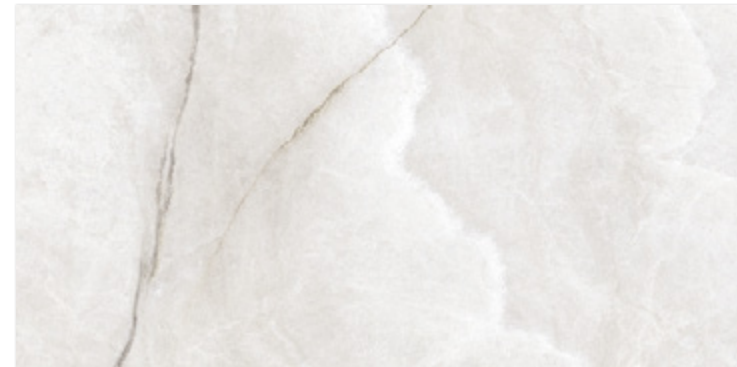

MÁRMOL | PORCELÁNICO ESMALTADO
MARBLE | GLAZED PORCELAIN TILES
MARBRE | GRES CERAME EMAILLÉ
MARMOR | GLASIERTES FEINSTEINZEUG
МРАМОР | КЕРАМОГРАНИТ ГЛАЗУРОВАННЫЙ

Rect 59,1x119,1 cm / 23,3"x46,9"
60x60 cm / 23,6"x23,6"
32x62,5 cm / 12,6"x24,6"

Rect. Nuvola Pearl 59,1x119,1 / 23,3"x46,9"

GF-20552B