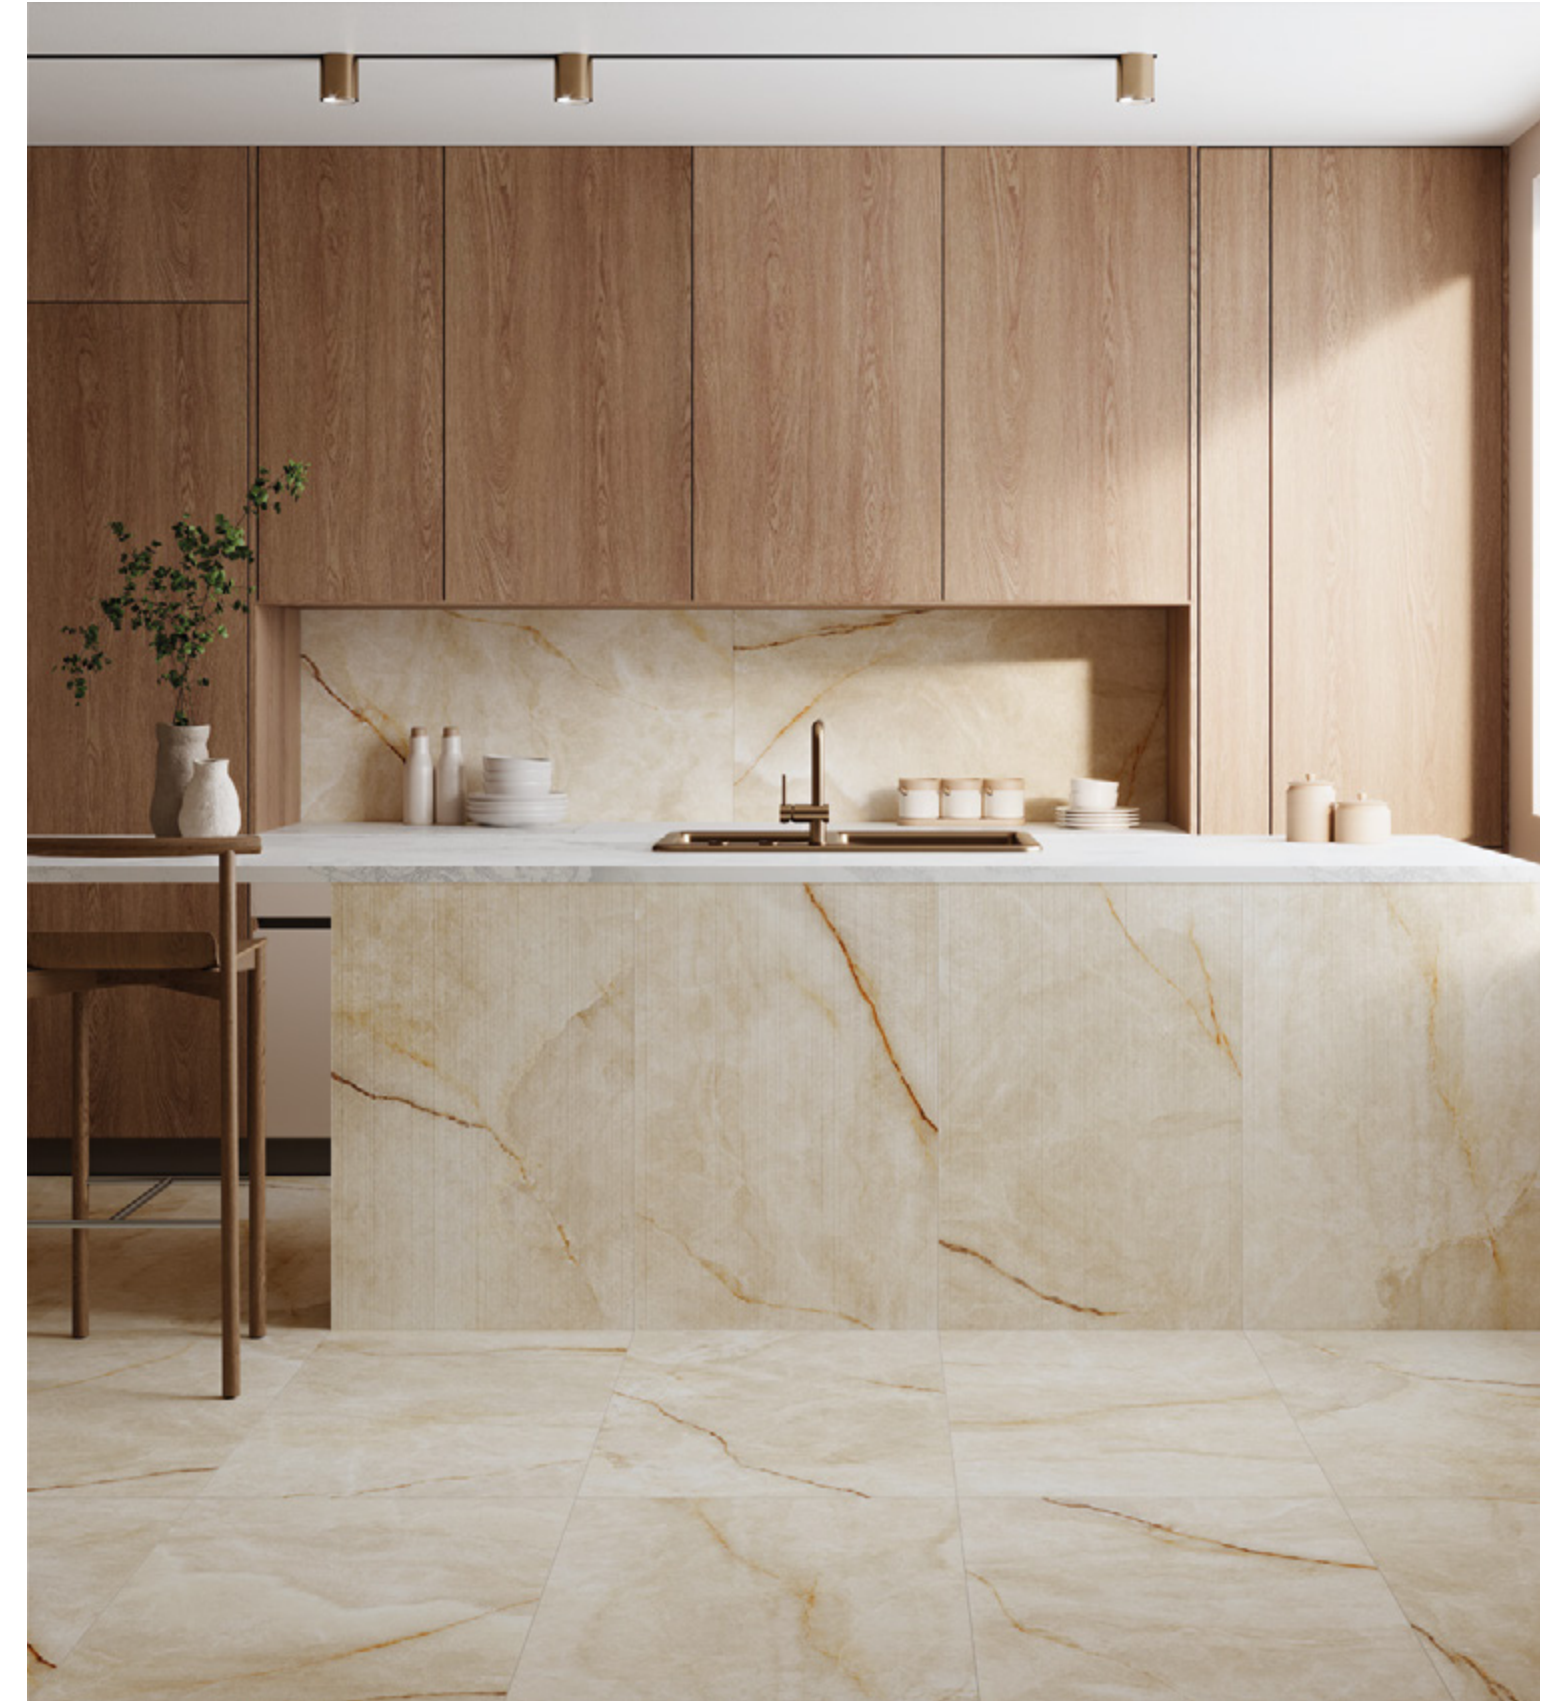

Rect. Nuvola Gold 59,1x119,1 / 23,3"x46,9" · Rect. Deco Nuvola Gold 59,1x119,1 / 23,3"x46,9"