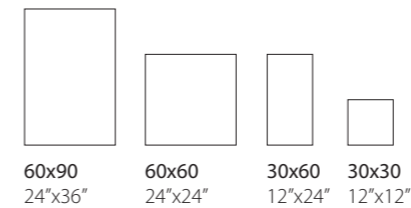

Calibrated in variegated shading tones and effects, Chantilly consists of a wide range of formats and finishes to coordinate with character with the contemporary interior design world and adapt to any design requirement.

A range of 3 colors available on the 60x90 - 60x60 - 30x60 - 30x30 formats in 9mm and 20mm thicknesses, for visual continuity between floors in indoor and outdoor spaces.

Calibrée dans les tons et les différents effets d'ombrage, Chantilly est composée d'une large gamme de formats et de finitions pour se coordonner avec le caractère de l'univers contemporain de la décoration d'intérieur et s'adapter à toutes les exigences de conception.

Une gamme de 3 couleurs dans les formats 60x90 - 60x60 - 30x60 - 30x30 dans les épaisseurs 9mm et 20mm, pour une continuité visuelle entre les sols intérieurs et extérieurs.

Chantilly ist in verschiedenen Farbtönen und mit unterschiedlichen Schattierungen erhältlich und besteht aus einer breiten Palette von Formaten und Oberflächen, die mit der zeitgenössischen Welt der Inneneinrichtung harmonisieren und sich an jeden Gestaltungswunsch anpassen.

Eine Palette von 3 Farben in den Größen 60x90 - 60x60 - 30x60 - 30x30 in den Stärken 9mm und 20mm, für eine visuelle Kontinuität zwischen Innen- und Außenböden

9mm Ret. Chipped - NATURALE

60x90
24"x36"

9mm Ret. Chipped - GRIP

60x90
24"x36"

20mm Ret. Chipped - GRIP