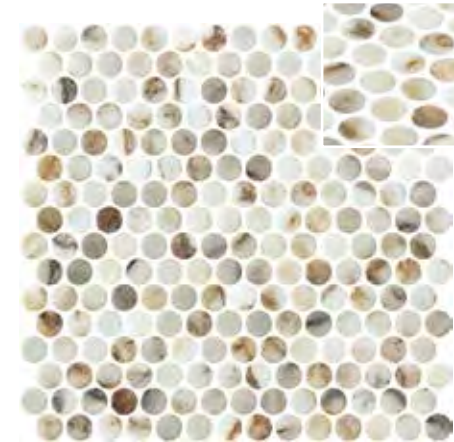

ONIX®

Penny Upscale Marbles

ø 19 mm - 0,74"
 P9
 m²
 N

Private Villa | Penny Arabescato Gold Matte.

Penny Upscale Marbles

DCOF
 C3 / R11

*Penny Beray Matte
 2006219 | 440

*Penny Arabescato Gold Matte
 2006215 | 440

*Penny Abuhna Matte
 2006226 | 440

*Penny Yada Matte
 2006227 | 440

*Tips for coloured grouting of Matte & Seda finish products | Check page 165.

onixmosaico.com