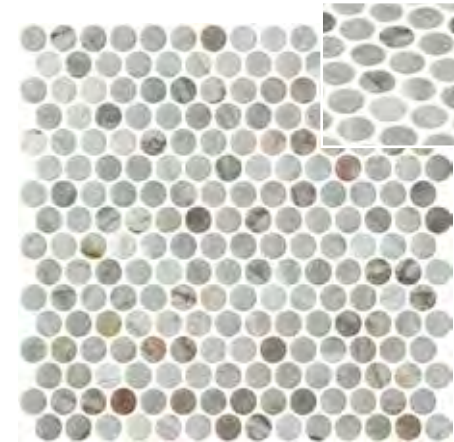

ONIX®

Penny Upscale Marbles

ø 19 mm - 0,74"
 P9
 m²
 N

Private Villa | Penny Arabescato Gold Matte.

Penny Upscale Marbles

DCOF
 C3 / R11

*Penny Beray Matte
 2006219 | 440

*Penny Arabescato Gold Matte
 2006215 | 440

*Penny Abuhna Matte
 2006226 | 440

*Penny Yada Matte
 2006227 | 440

*Tips for coloured grouting of Matte & Seda finish products | Check page 165.

onixmosaico.com