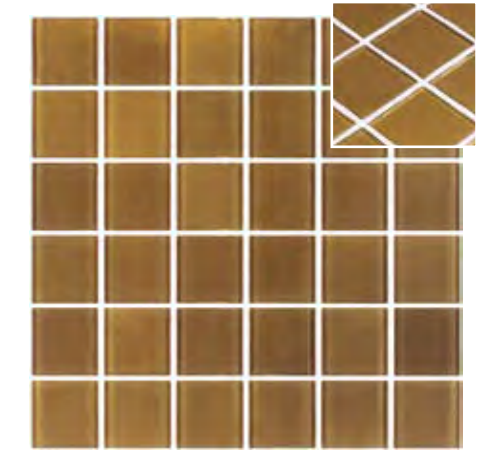

ONIX®

Penta Vanguard Gold

50x50 mm - 2"x2"
 P3
 m²
 N

Private Villa | Penta Zaira Iridis Gold.

Penta Vanguard Gold

GOLD 24K

°° Penta Arrecife Iridis Emerald Gold | 3% Gold - 830

°° Penta Arrecife Blue Gold 3% Gold - 830

°° Penta Nador 999

°° Penta Zaira Iridis Gold 3% Gold - 830

°° Penta Zhoe Iridis Gold 3% Gold - 830

The art of glass mosaic with details in gold is a unique expression that combines the delicacy of glass with the opulence of precious metal. This creative process merges meticulous craftsmanship with sublime elegance.