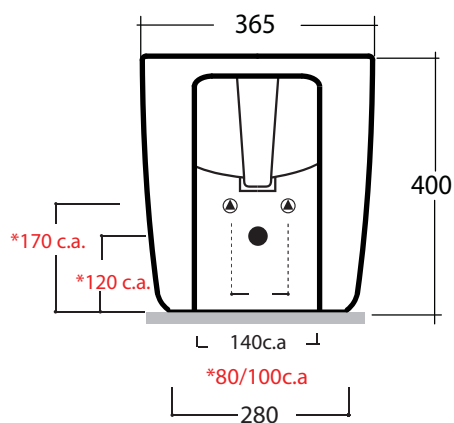

TORNADO

Art.TOR230101

*Quota d'installazione consigliata
*Advised measure for installation

Agg. 10/2023

Bidet BTW monoforo fissaggi inclusi .Peso 21 Kg
BTW bidet one hole, fixing included .Weight 21 Kg

MAETERIALE / MATERIAL: Vitreous China