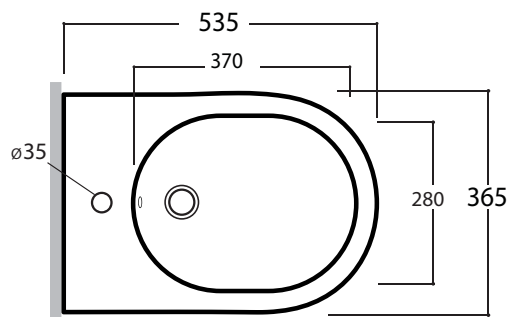

TORNADO

Art.TOR230101

*Quota d'installazione consigliata
*Advised measure for installation

Agg. 10/2023

Bidet BTW monoforo fissaggi inclusi .Peso 21 Kg
BTW bidet one hole, fixing included .Weight 21 Kg

MAETERIALE / MATERIAL: Vitreous China