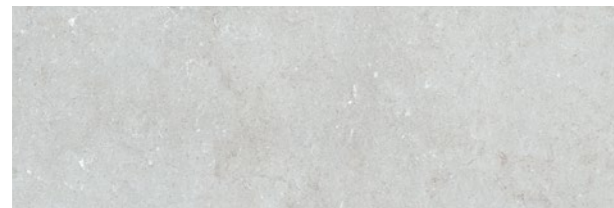

Cronos Pearl Matt 40x120 16"x48"

G.180