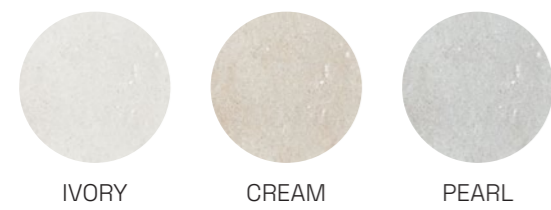

SIZES FORMATOS

COLOURS COLORES

NOVELTIES
NOVEDADES

STONES
PIEDRAS

CRONOS

WALL Cronos Pearl Matt 120x280
FLOOR Cronos Pearl Matt 120x120

WALL Cronos Pompei Ivory Matt 60x120
FLOOR Cronos Ivory Matt 120x120

CRONOS