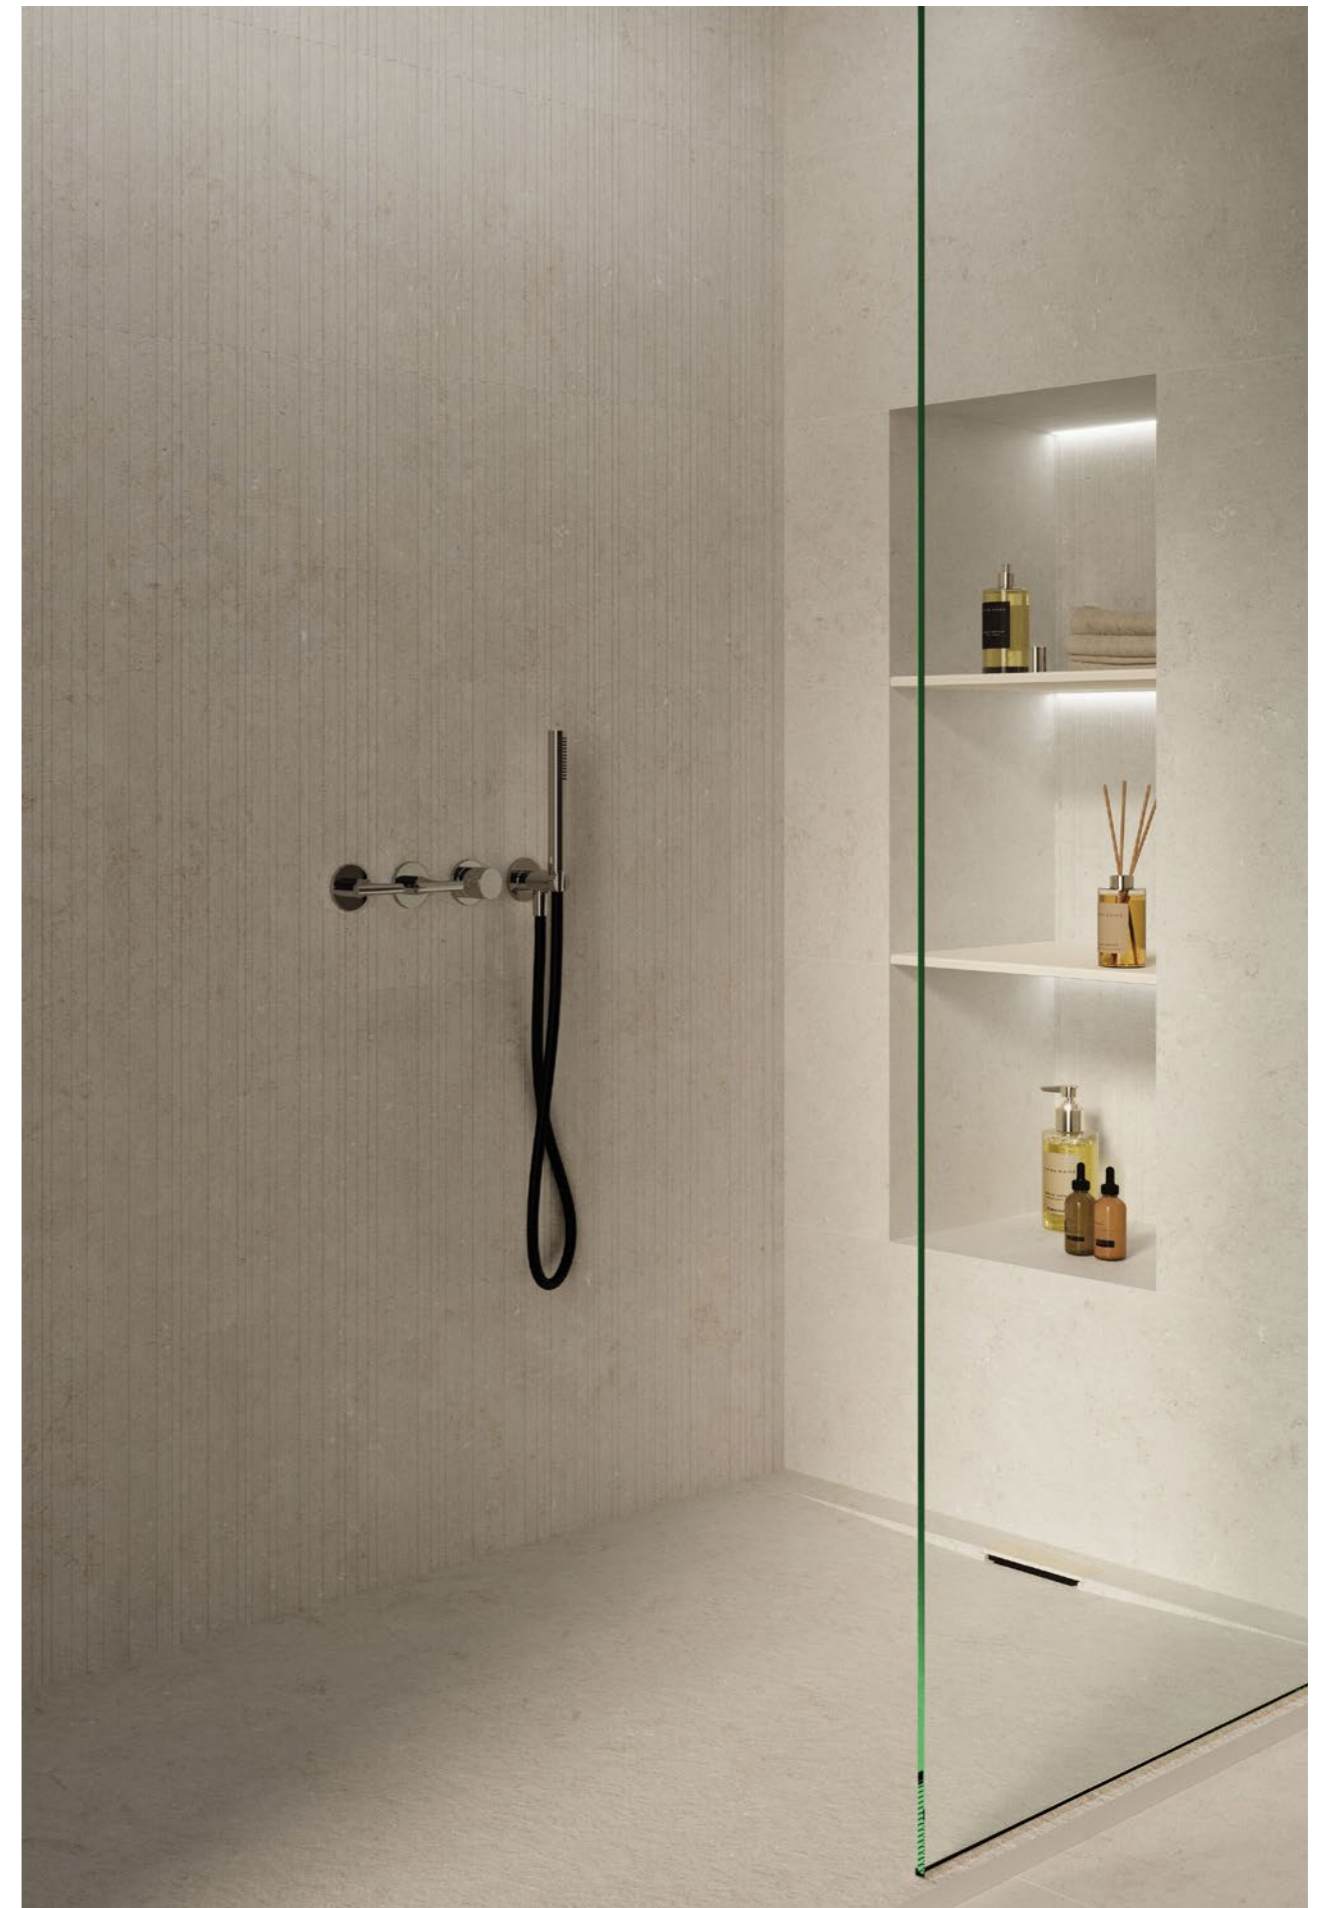

WALL Cronos Laja Cream Matt 40x120
FLOOR Cronos Cream 60x120 _Shower tray Minimal Cronos