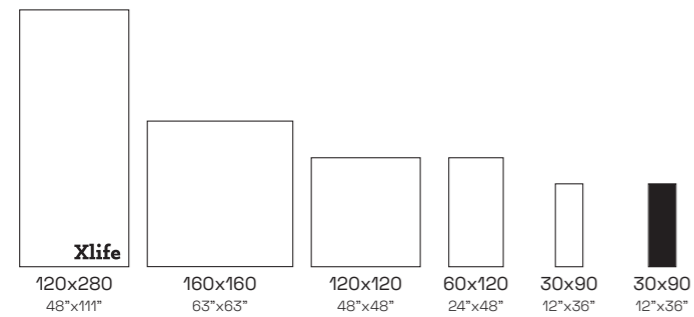

EMBER

With its smooth stone texture and large formats, the Ember series was born to give shape to interior spaces with their own personality. Its neutral appearance allows it to be used in both commercial and residential architectural projects. The precision of its details and its realistic appearance allow it to transform any space into a welcoming and sophisticated environment.

Con su suave textura de piedra y sus grandes formatos, la serie Ember ha nacido para dar forma a espacios interiores con personalidad propia. Su aspecto neutro le permite tener cabida tanto en proyectos de arquitectura comercial como residencial. La precisión de sus detalles y su apariencia realista permiten transformar cualquier espacio en un entorno acogedor y sofisticado.

SIZES FORMATOS

COLOURS COLORES