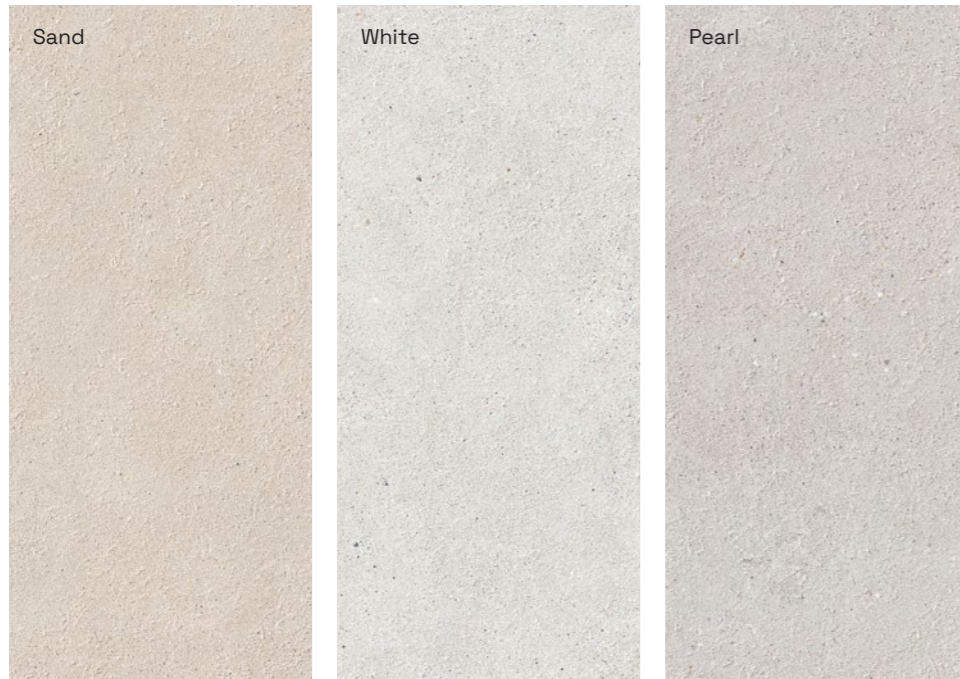

Projects

MAX | 14 mm. Facades Fachadas

Porcelain Porcelánico

Porcelain Porcelánico

BORNEO

60x120 24"x48" Matt g. 5089 60x120 24"x48" Matt g. 5089 60x120 24"x48" Matt g. 5089