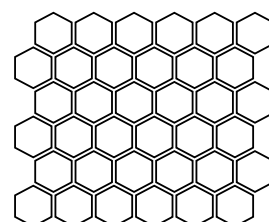

# GAYA

**PORCELANATO VIDRADO**  
GLAZED PORCELAIN STONEWARE

**MARBLE EFFECT**

**30×60 cm RTF** 12"×24" RTF

8 mm 0.32 in

**MOSAICO 36**  
MOSAIC 36

**33×33 cm** 13"×13"

8 mm 0.32 in

**MOSAICO HEX REGULAR**  
MOSAIC HEX REGULAR

**33×30 cm** 13"×12"

8 mm 0.32 in

|                     |      |
|---------------------|------|
| <b>BRANCO</b> WHITE | 9190 |
| <b>CINZA</b> GREY   | 9191 |
| <b>BEGE</b> BEIGE   | 9192 |
| <b>VERDE</b> GREEN  | 9193 |
| <b>AZUL</b> BLUE    | 9194 |