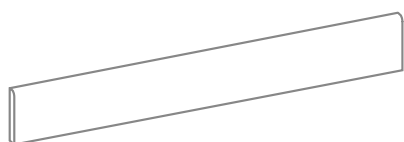

33×30 cm 13"×12"

8 mm 0.32 in

BRANCO WHITE	9190
CINZA GREY	9191
BEGE BEIGE	9192
VERDE GREEN	9193
AZUL BLUE	9194

9190/640
9191/640
9192/640
9193/640
9194/640

9190/720
9191/720
9192/720
9193/720
9194/720

RODAPÉ
BULLNOSE

8×60 cm RTF ROD 3.15"×24" RTF ROD

8 mm 0.32 in

- 9190
- 9191
- 9192
- 9193
- 9194