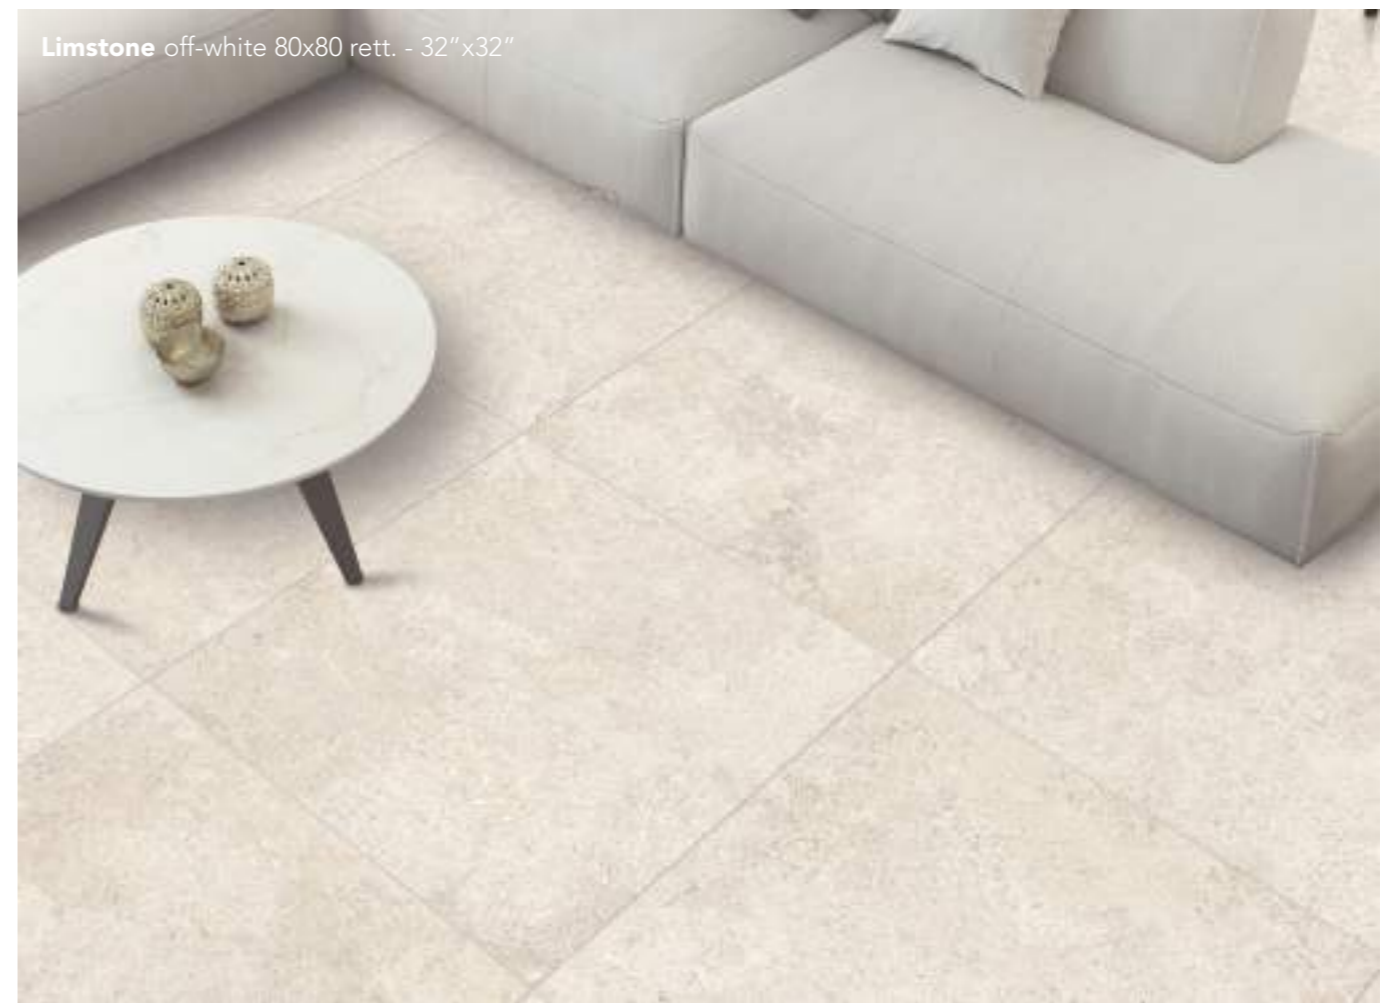

COQUINA LIMESTONE OFF-WHITE

Limstone off-white 80x80 rett. - 32"x32"

Limstone off-white 80x80 rett. grip - 32"x32"

Limstone off-white 80x80 - 32"x32"

Limstone off-white 60x120 - 24"x48"

Limstone off-white 60x120 Rett. naturale grip - 24"x48"