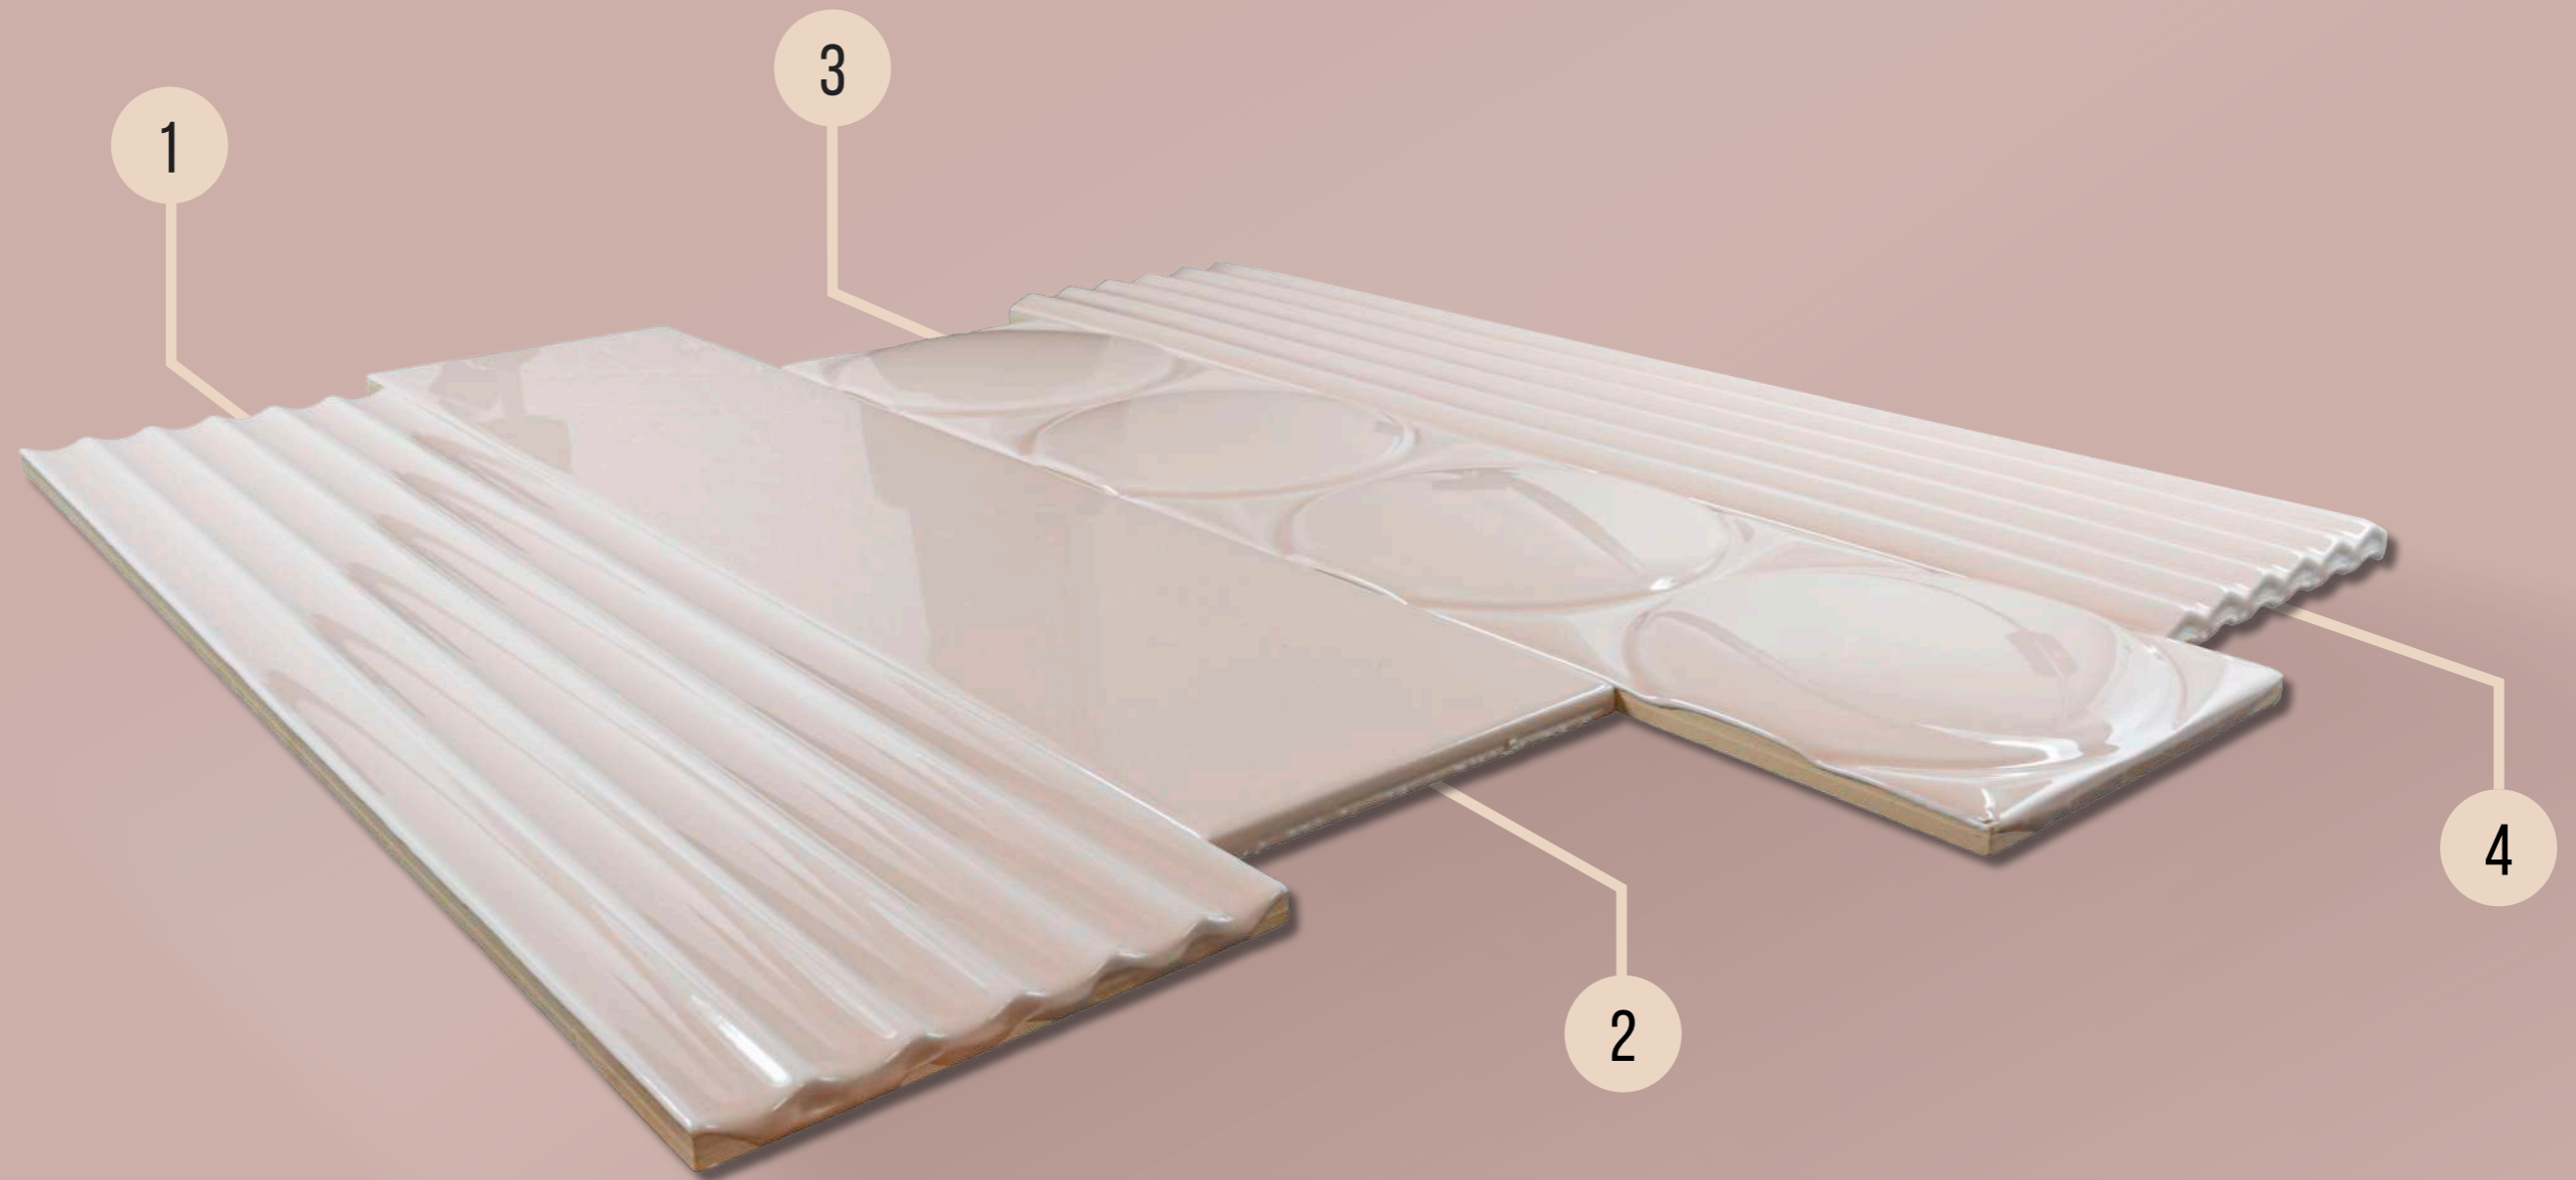

WAVES COLLECTION

cevica

1. WAVES COVE

2. WAVES PLAIN

3. WAVES CIRCLES

4. WAVES CREST

WAVES COLLECTION

11,25 x 45 x 0,8 / 4,5" x 18"

COMBINE PLAIN AND RELIEF TILES TO CREATE
AMAZING ROOMS!

WAVES COLLECTION | 11,25 x 45 x 0,8 / 4,5" x 18"

GAMA DE COLORES. COLOR PALETTE. GAMME DE COULEURS. FARBPALLETTE.

WHITE

NUDE

MICRO CHIP

SEAFOAM

DEEP SEA