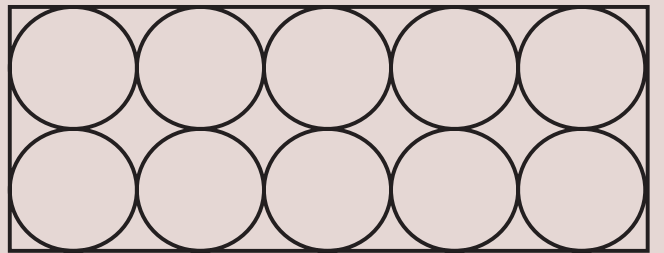

WAVES COLLECTION

cevica

1. WAVES COVE

2. WAVES PLAIN

3. WAVES CIRCLES

4. WAVES CREST

WAVES COLLECTION

11,25 x 45 x 0,8 / 4,5" x 18"

COMBINE PLAIN AND RELIEF TILES TO CREATE
AMAZING ROOMS!

WAVES COLLECTION | 11,25 x 45 x 0,8 / 4,5" x 18"

GAMA DE COLORES. COLOR PALETTE. GAMME DE COULEURS. FARBPALLETTE.

WHITE

NUDE

MICRO CHIP

SEAFOAM

DEEP SEA