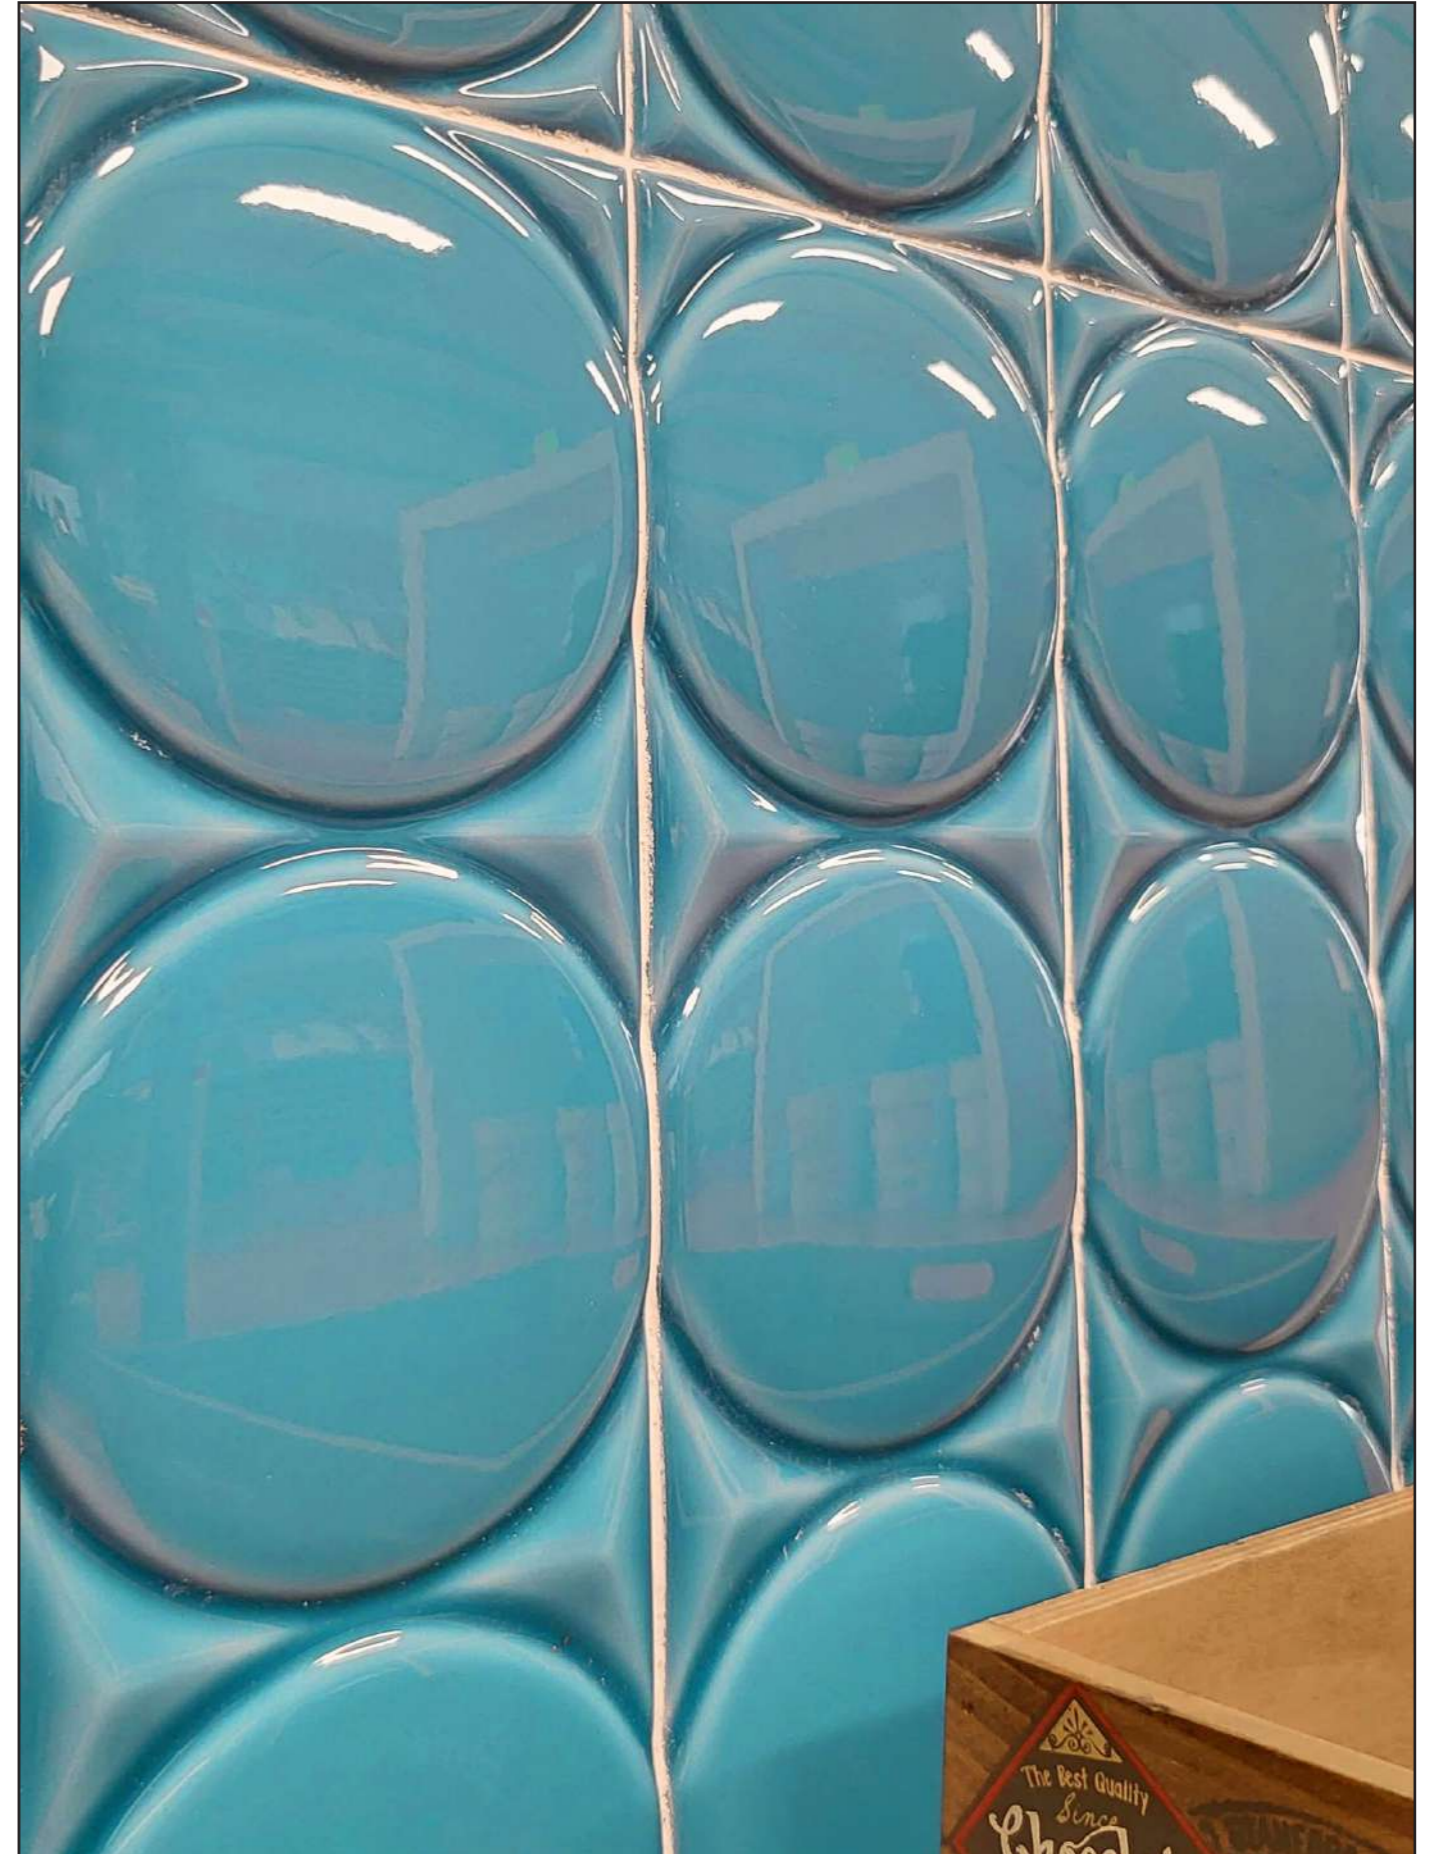

COBALT

COPPER GREEN

PERISCOPE

WAVES CREST SEAFOAM 11,25X45

WAVES CIRCLES DEEP SEA 11,25X45

WAVES COVE COBALT 11,25X45

WAVES COVE SEAFOAM 11,25X45

BASES. WALL TILES. FAÏENCES. WANDFLIESEN.