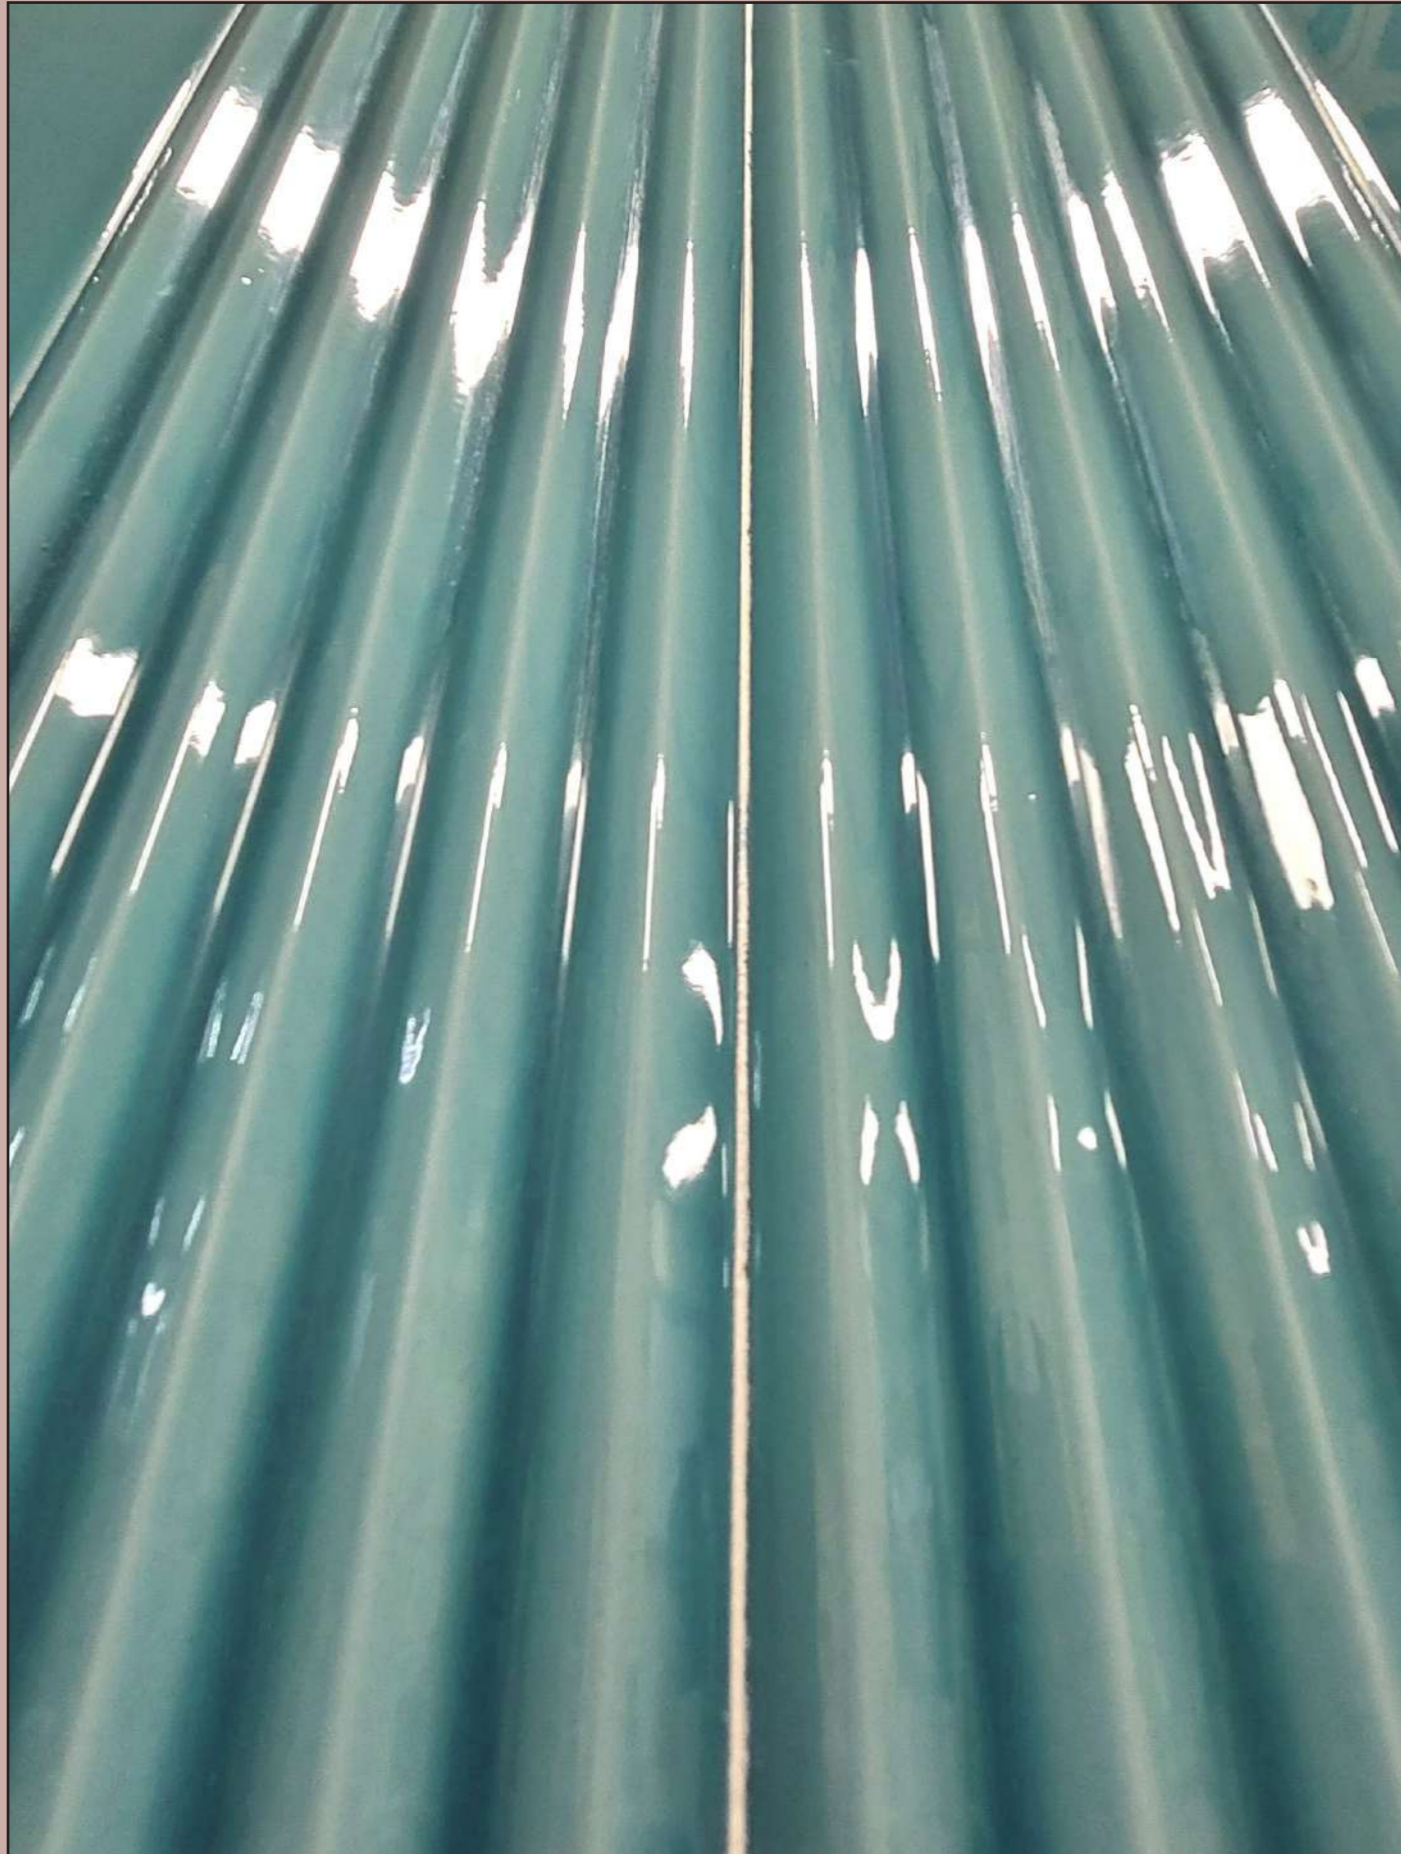

COBALT

COPPER GREEN

PERISCOPE

WAVES CREST SEAFOAM 11,25X45

WAVES CIRCLES DEEP SEA 11,25X45

WAVES COVE COBALT 11,25X45

WAVES COVE SEAFOAM 11,25X45

BASES. WALL TILES. FAÏENCES. WANDFLIESEN.