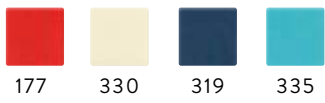

Mirror

Colores Colors
POP