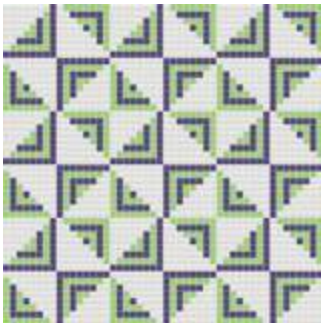

Pinwheel

Colores Colors
POP

115

103

308