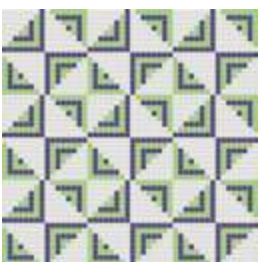

Fabric

Pinwheel

Cotton

Hive

Colores  
**RUSTIC**  
Colors

Mesh

Maze

Chain