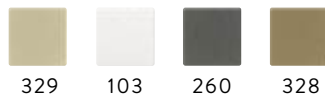

Mirror

Colores Colors
RUSTIC