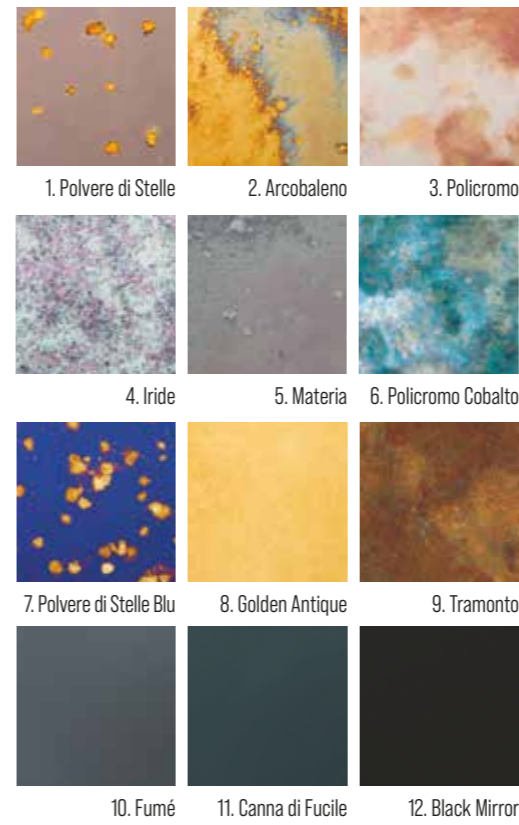

## SPECCHI NEL TEMPO

## SATINATI

## SPECIALI

The **Speciali** collection contains a range of colors that are the results of commissioned requests. When the quantity allows it, we are available to create custom textures for specific projects.

## SPECCHI D'ARREDAMENTO

As a result of the handcrafted process, both the colors shown here and our samples are purely indicative of the mirrors and only represent a portion of the complete pattern. Each slab is decorated by hand: variations in tone and pattern are inherent characteristics of the product. No two sections or slabs are exactly alike.