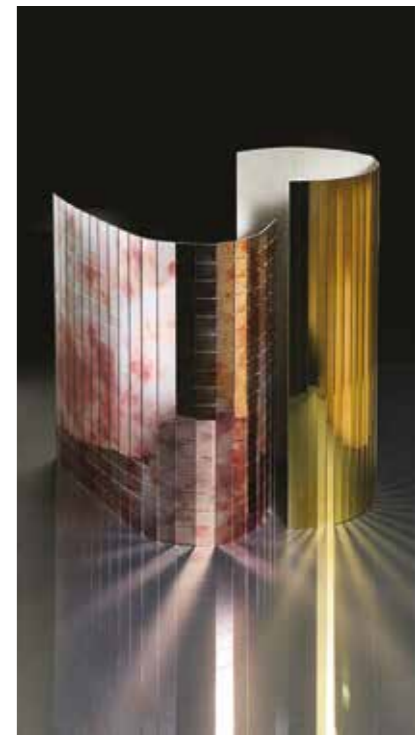

MOSAICO

Some of our colors are also available in mosaic with customized cuts: they come in panels of a fixed size, with technical details shown in the chart below.