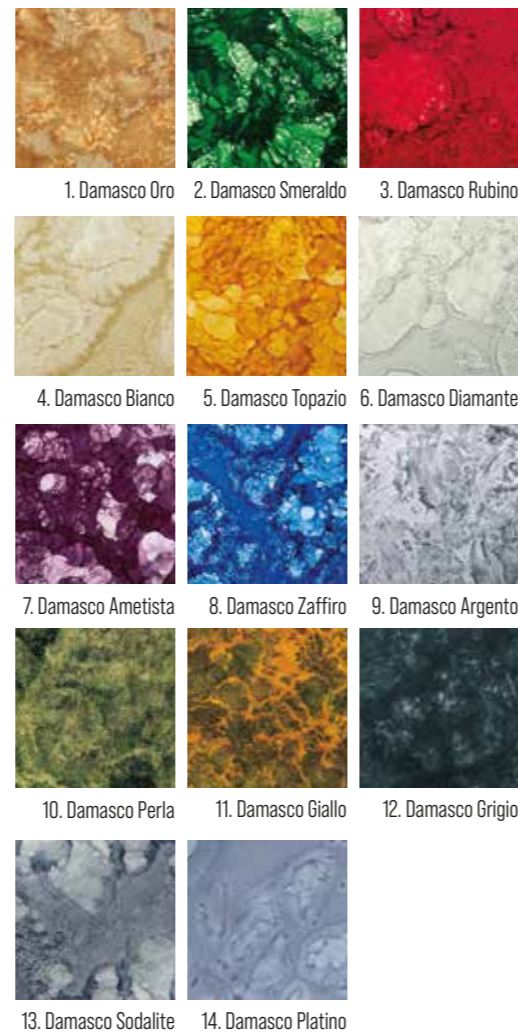

SIZES AND TECHNICAL DETAILS

Our standard **1.250 x 2.450 mm** sheets are packed using wooden crates and pallets of a fixed size. The minimum order quantity is 8 slabs, even in mixed colors. The composition of the complete cases varies according to the thickness, as shown in the chart below. Our packaging is suitable for both sea and air transport, in Europe and abroad thanks to the FAO treatment.

SIZE	THICKNESS	PACKAGING	GROSS WEIGHT
1.250x2.450mm	3 mm	30/case	761 kg/case
1.250x2.450mm	4 mm	22/case	746 kg/case
1.250x2.450mm	5 mm	18/case	761 kg/case
1.250x2.450mm	6 mm	15/case	761 kg/case

We can supply standard size samples measuring 15x9,5 cm. We offer boxes divided according to our collections (Specchi nel Tempo, Specchi d'Arredamento, Damasco, Vetroseta, Satinati and Speciali) or set up according to a specific selection of colors.

DAMASCO

SPECCHI NEL TEMPO

SATINATI

SPECIALI

The **Speciali** collection contains a range of colors that are the results of commissioned requests. When the quantity allows it, we are available to create custom textures for specific projects.

SPECCHI D'ARREDAMENTO

As a result of the handcrafted process, both the colors shown here and our samples are purely indicative of the mirrors and only represent a portion of the complete pattern. Each slab is decorated by hand: variations in tone and pattern are inherent characteristics of the product. No two sections or slabs are exactly alike.

MOSAICO

Some of our colors are also available in mosaic with customized cuts: they come in panels of a fixed size, with technical details shown in the chart below.

SIZE	CUT	THICKNESS	PACKAGING	WEIGHT
425 x 500 mm	12,5 x 50 mm	2 mm	25/case	36 kg/case
425 x 500 mm	12,5 x 50 mm	2 mm	50/case	63 kg/case

VETROSETA