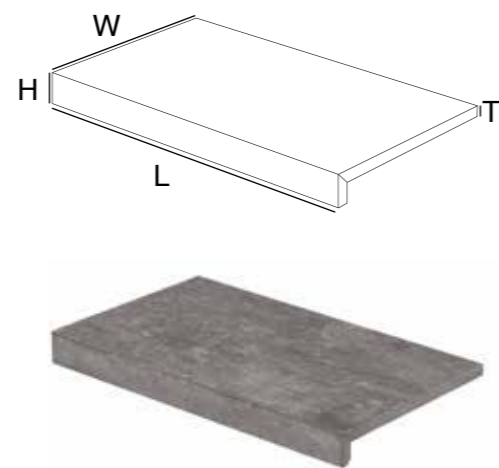

L coping

Copertina L

Abdeckplatt L

Couvertine L

U coping

Copertina U

Abdeckplatt U

Couvertine U