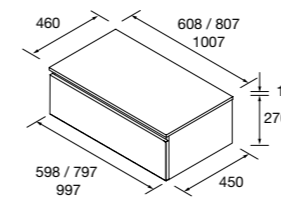

DOMUS WORKTOP

Wall hung worktop with skirting of 100mm size, for countertop basins. Waterproof MDF board, 3D coated wood finishes. Adjustable brackets 80x340mm with fixing hardware included.

	Natural	Africa oak	Walnut Maya	€
600	113874	113875	113876	
800	113880	113881	113882	
1000	113886	113887	113888	
1200	113889	113890	113891	

DOMUS CABINET SET + WORKTOP

Wall hung cabinet with one drawer. Wooden drawer with soft close and interior in Onix. Worktop thickness 16mm with laminated board.

	Natural	Africa oak	Walnut Maya	White satin	€
600	113907	113908	113909	113910	
800	113911	113912	113913	113914	
1000	113915	113916	113917	113918	
1200	113919	113920	113921	113922	