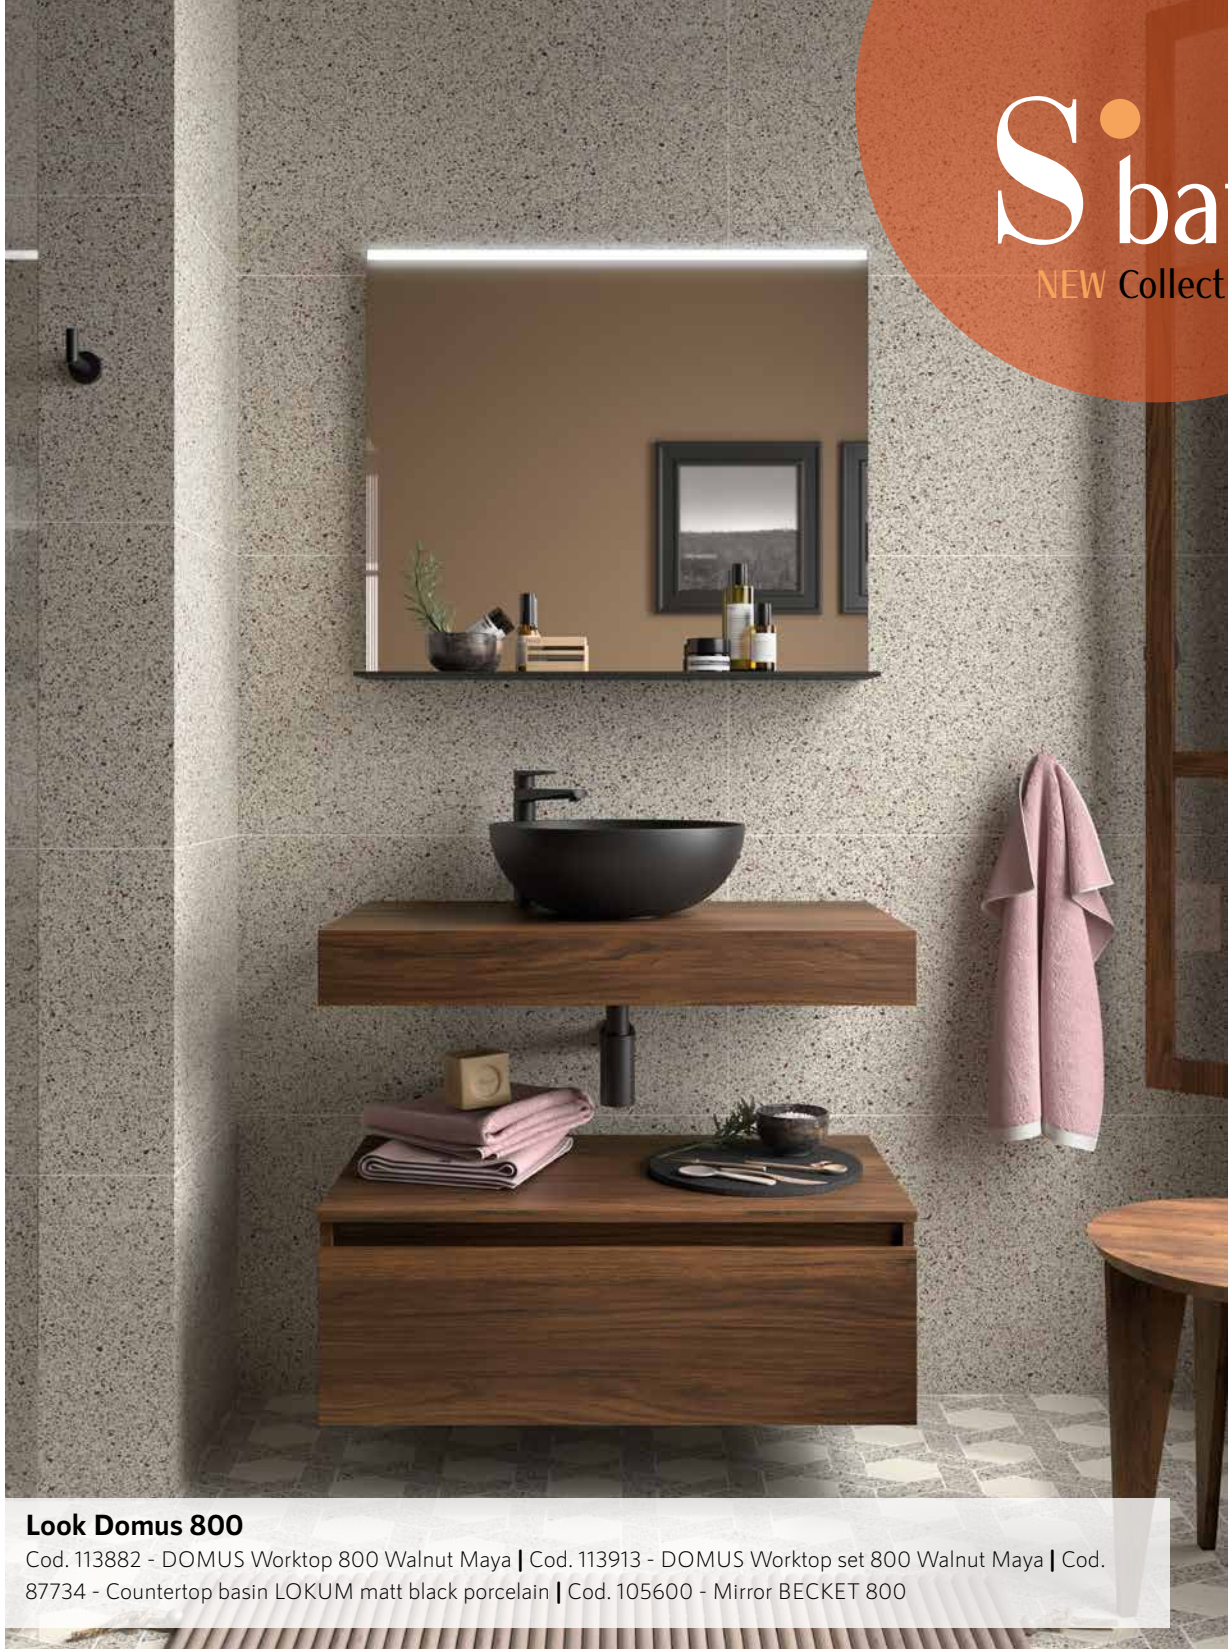

Look Domus 800

Cod. 113882 - DOMUS Worktop 800 Walnut Maya | Cod. 113913 - DOMUS Worktop set 800 Walnut Maya | Cod. 87734 - Countertop basin LOKUM matt black porcelain | Cod. 105600 - Mirror BECKET 800

COVER SETTING: Look Domus 1000

Cod. 113887 - DOMUS Worktop 1000 Africa Oak | Cod. 113916 - DOMUS Worktop set 1000 Africa Oak | Cod. 103343 - Countertop basin CARLA 45 white porcelain | Cod. 105597 - Mirror NORA 600

Salgar
www.salgar.net

Commercial Salgar S.L. reserves the right to make changes to any of the products in this catalogue, which substitutes all previous versions. Available from October 1st 2024.

Prices shown in this catalogue are informative and representative of 01/03/2024 (Except for typographical errors). VAT not included. Official prices are those available on the website www.salgar.net