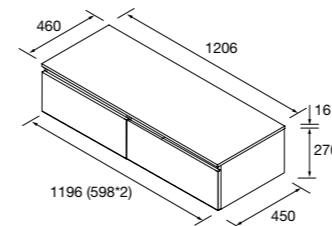

DOMUS WORKTOP

Wall hung worktop with skirting of 100mm size, for countertop basins. Waterproof MDF board, 3D coated wood finishes. Adjustable brackets 80x340mm with fixing hardware included.

	Natural	Africa oak	Walnut Maya	€
600	113874	113875	113876	
800	113880	113881	113882	
1000	113886	113887	113888	
1200	113889	113890	113891	

DOMUS CABINET SET + WORKTOP

Wall hung cabinet with one drawer. Wooden drawer with soft close and interior in Onix. Worktop thickness 16mm with laminated board.

	Natural	Africa oak	Walnut Maya	White satin	€
600	113907	113908	113909	113910	
800	113911	113912	113913	113914	
1000	113915	113916	113917	113918	
1200	113919	113920	113921	113922	