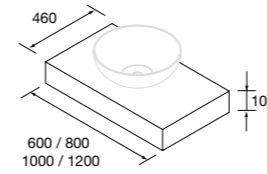

DOMUS WORKTOP

Wall hung worktop with skirting of 100mm size, for countertop basins. Waterproof MDF board, 3D coated wood finishes. Adjustable brackets 80x340mm with fixing hardware included.

	Natural	Africa oak	Walnut Maya	€
600	113874	113875	113876	
800	113880	113881	113882	
1000	113886	113887	113888	
1200	113889	113890	113891	