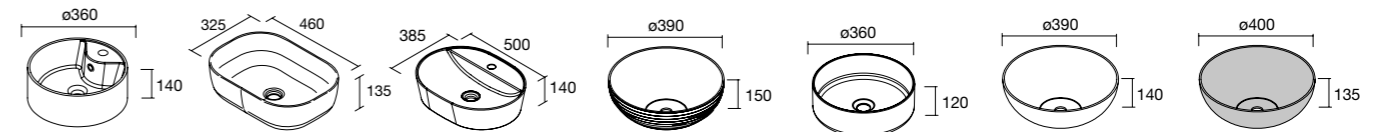

LISBOA	CARLA 45	VARMEGA	SEDUCTION	KANDY	ALTIRO	LOKUM					
	White porcelain	White porcelain	White porcelain	White porcelain	White porcelain	Matt white porcelain	Matt black porcelain					
COD.	€	COD.	€	COD.	€	COD.	€					
90771		103343		24553		21854		91489		24555		87734