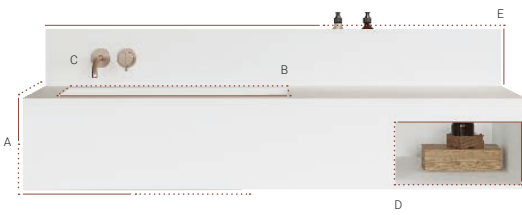

PROGRAM

Wall-mounted washbasin with integrated basin/s to choose from among many designs, made of Scene® solid surface. A wide range of measures available with formats up to 60 cm in width, 201 cm in length and 40 cm in height. Availability of special shapes and other options such as shelves, drawers, splashbacks and towel rails. Elaborated in smooth texture and in pure white matt colour.

Shapes, sizes and personalisation

- A Formats**
Wide range of formats. Depth from 40 to 60 cm, length from 60 to 201 cm and height up to 40 cm.
- B Basins**
Select from 35 different types of basins by choosing the shape, size and position.
- C Preparation for brassware installation**
Type and quantity of faucets to be adapted to the functionality of the washbasin.
- D Accessories**
Possibility to equip the washbasin with integrated, metallic or coloured towel rails, incorporated shelves and drawers for additional storage.
- E Crests**
Crests enhance the washbasin countertop in the chosen style, being used both for the installation of the wall-mounted faucets and for storing accessories.

Options

- Pop-up waste with Scene cover
- Elongated overflow + connection to outflow
- Free-flow brass drain valve
- Round, Chrome overflow + connection to outflow
- Pop-up brass waste
- Supports for hidden installation
- Free-flow brass drain valve
- Visible, stainless-steel sideways supports
- Integrated slot
- Towel rail: Stn. steel under countertop
- Undermount towel rack two fixings
- Undermount towel holder with fixing