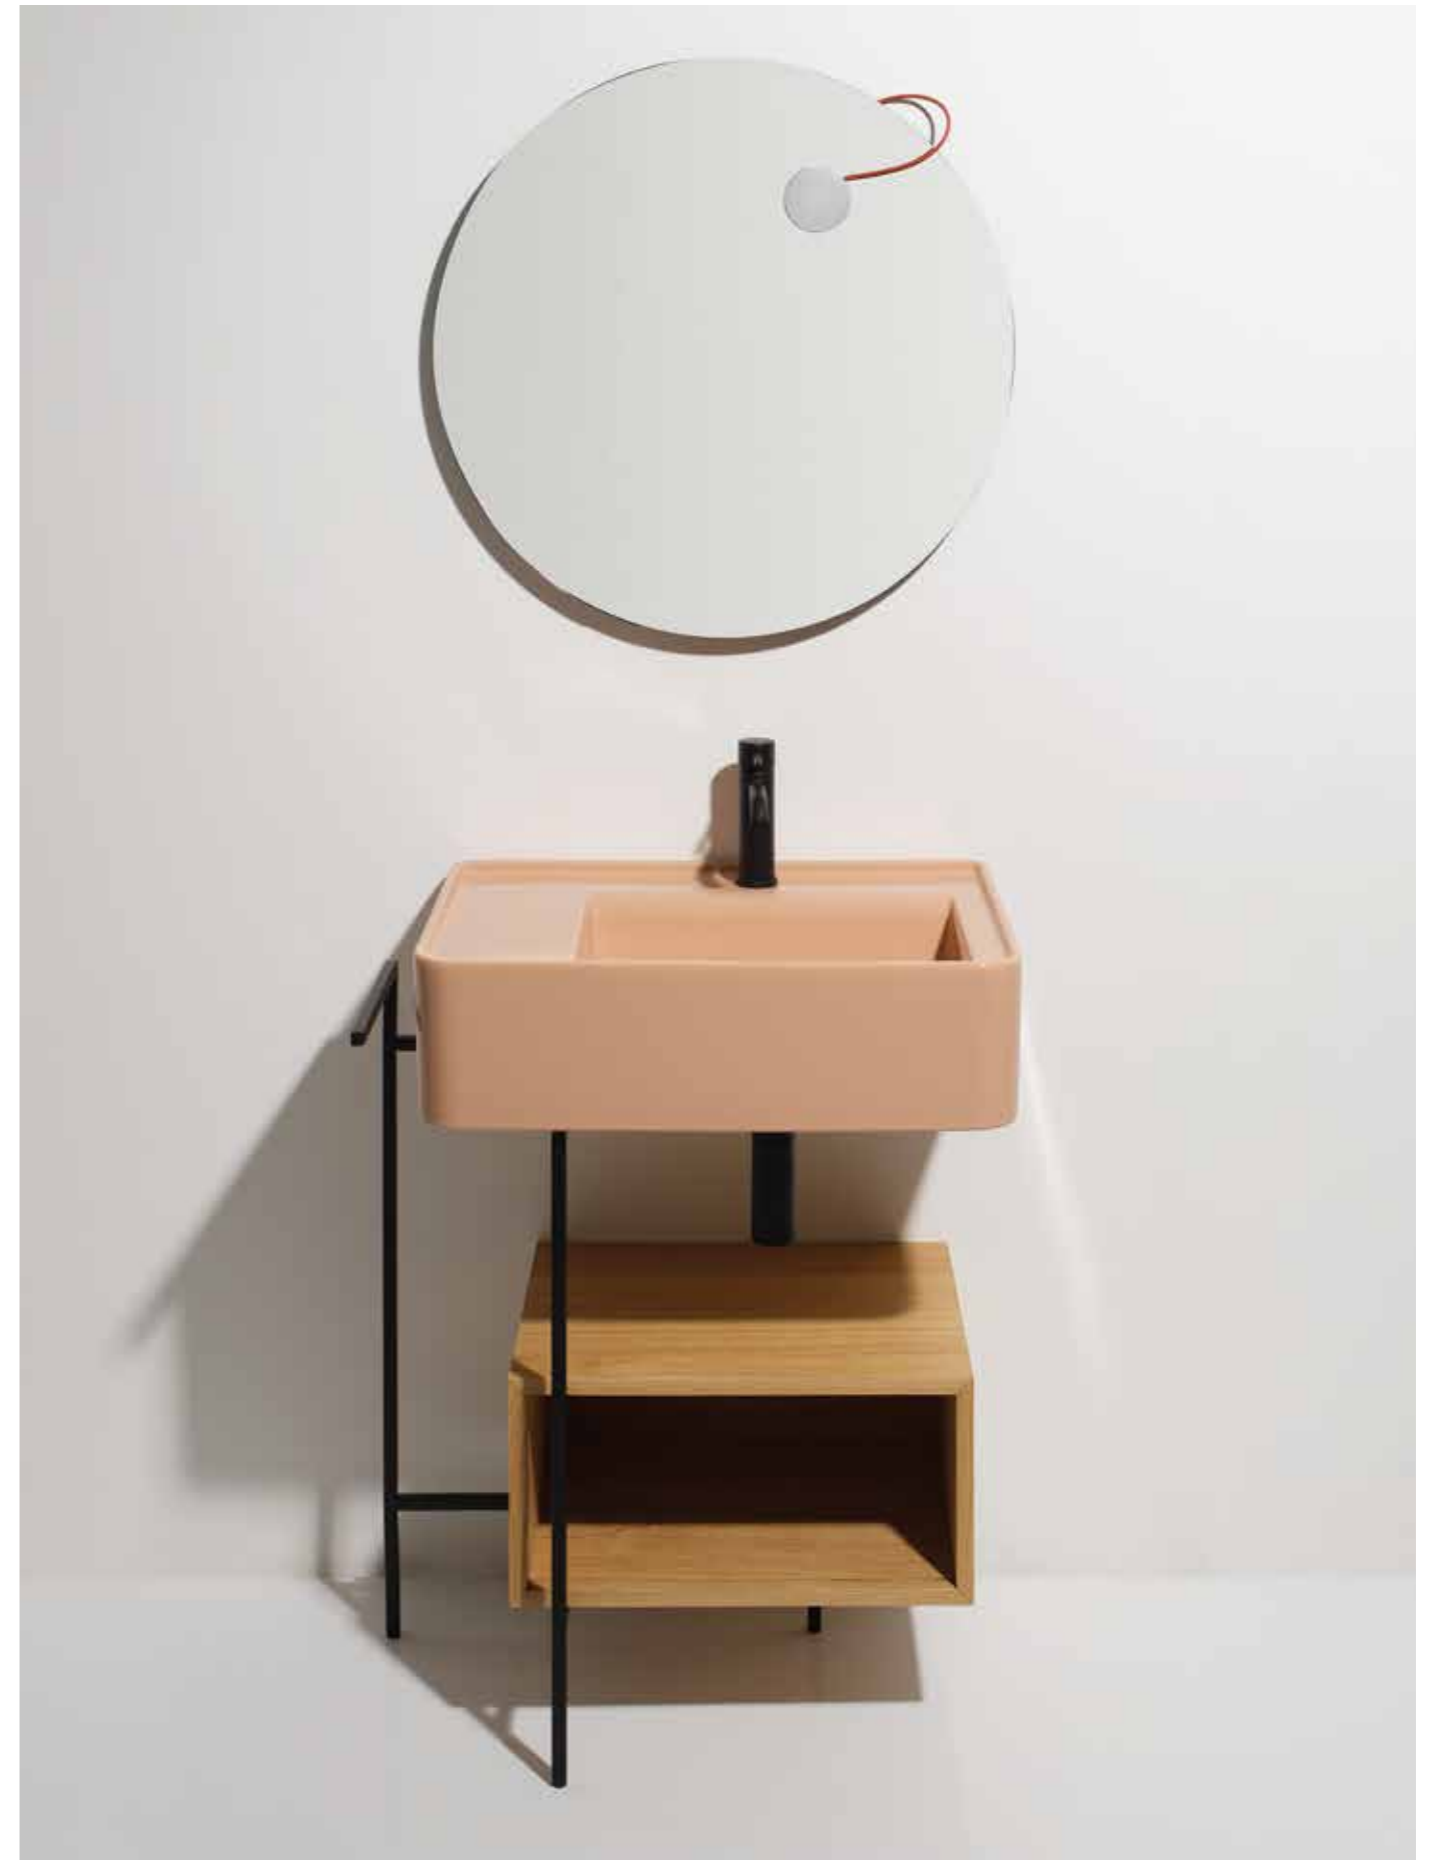

The basins by the RATIO collection offer different possibilities of installations: countertop, wall hung and on structure, which is integrated by towel rail and an open element drawer. They are proposed by default with one tap hole, but on demand can be offered without hole, in case of tap on the wall installation.

**RA 55** lavabo Bianco  
Struttura RA-S75 Nera  
Vano a giorno Rovere Naturale  
Specchio FS2 diametro 70 cm  
Lampada Magnetica FS3

**RA 55** White washbasin  
Structure RA-S75 Black  
Open element Rovere Naturale  
Mirror FS2 diameter 70cm  
Magnetic lamp FS3

R  
A  
T  
I  
O

**RA 55** lavabo Menta  
Struttura RA-S75 Bianca

**RA 55** Menta washbasin  
Structure RA-S75 White

**RA 55** lavabo Narciso  
Struttura RA-S75 Bianca  
Vano a giorno Rovere Naturale

**RA55** Narciso washbasin  
Structure RA-S75 White  
Open element Rovere Naturale

**RA 65** lavabo Caramello  
Struttura RA-S75 Nera  
Vano a giorno Rovere Naturale  
Specchio FS2 diametro 70 cm  
Lampada Magnetica FS3

**RA 65** Caramello washbasin  
Structure RA-S75 Black  
Open element Rovere Naturale  
Mirror FS2 diameter 70cm  
Magnetic lamp FS3