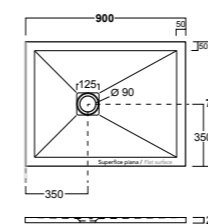

PT79 700x900 h25	PT88 800x800 h25	PT99 900x900 h25
PT710 700x1000 h25	PT810 800x1000 h25	PT910 900x1000 h25
PT711 700x1100 h25	PT811 800x1100 h25	PT911 900x1100 h25
PT712 700x1200 h25	PT812 800x1200 h25	PT912 900x1200 h25