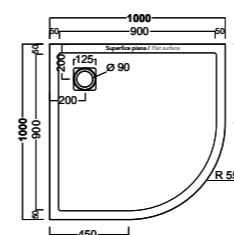

RK10A 1000X1000 h30
RK90A 900X900 h30
RK80A 800X800 h30

I piatti doccia Simas possono mantenere inalterate le proprie caratteristiche con semplici operazioni di pulizia quotidiana, utilizzando acqua e comuni detergenti avendo cura di risciacquare la superficie. Al fine di assicurare la massima durata al prodotto, sono disponibili pennarelli per ritocco e kit di ripristino da utilizzare in caso di graffi o danni di lieve entità, oltre ad un kit di manutenzione per eliminare residui di calcare o prodotti erroneamente utilizzati.

The simas shower trays can maintain unchanged its characteristics with easy procedures of daily cleaning, using water and neutral cleanser, taking care about a deep rinse of the surface. In order to assure the best duration of the product, are available in case of scratches or damage of low entity damages, in addition to a maintenance kit to eliminate calcareous or any other residual of products.