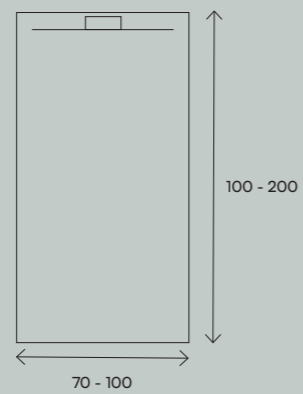

ZENON

Simplicity

This shower tray stands out for its minimalist and modern shape. Its design is complemented by a korvit texture finish, which transmits a more natural sensation to the touch.

Minimal

SHOWER TRAY - PLATO DE DUCHA - RECEVEURS DE DOUCHE - PIATTO DOCCIA - DUSCHWANNE

☐ GEL COAT