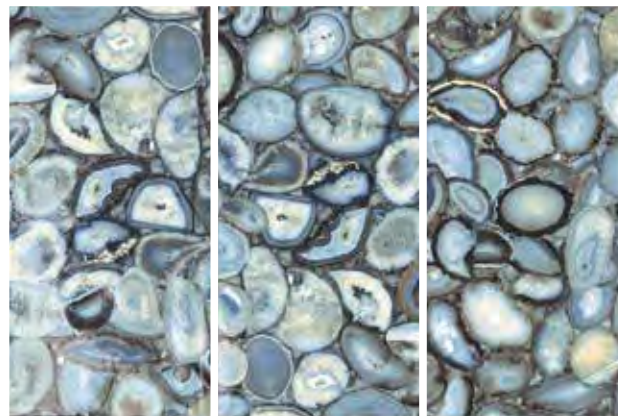

Capital clay antislip
CEMENT LOOK

Beach emerald
SWIMMING SEA

TROPICAL

SWIMMING SEA SERIES

8,5 mm

GLOSSY

1530TRO001 **TROPICAL SKY** 15x30 6"x12"

1530TRO002 **TROPICAL EMERALD** 15x30 6"x12"