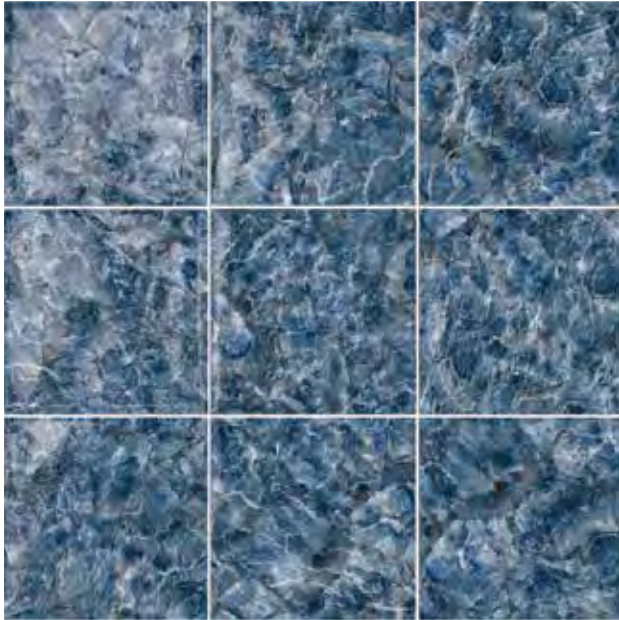

Jupiter black
SWIMMING PLANET

Moon blue
SWIMMING PLANET

Venus emerald
SWIMMING PLANET

VENUS

SWIMMING PLANET SERIES

8,5 mm

GLOSSY

1515VEN002
VENUS SKY
15x15 6"x6"