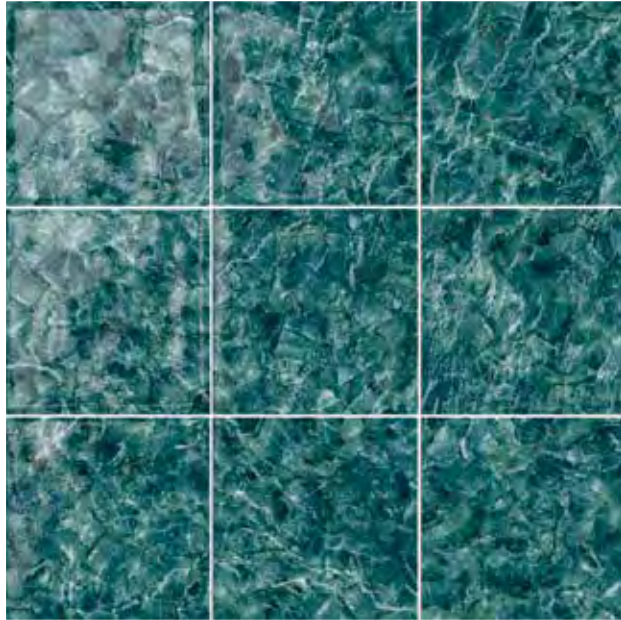

1515VEN004
VENUS EMERALD
15x15 6"x6"

AVAILABLE ALSO IN
R11 ANTISLIP FINISH 

MOSAIC *Lovers*

A great-looking, versatile choice that lends itself to cover all kinds of pool shapes with personality. Linear, sloping, curved surfaces, steps...