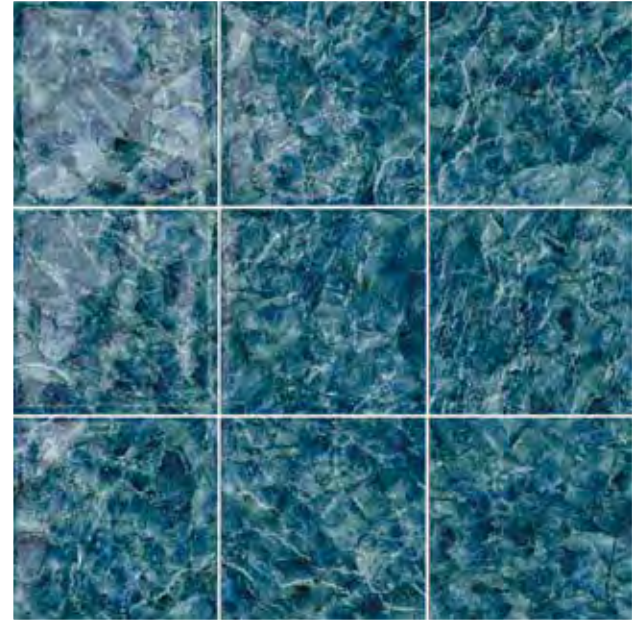

1515VEN003
VENUS BLUE
15x15 6"x6"

AVAILABLE ALSO IN
R11 ANTISLIP FINISH