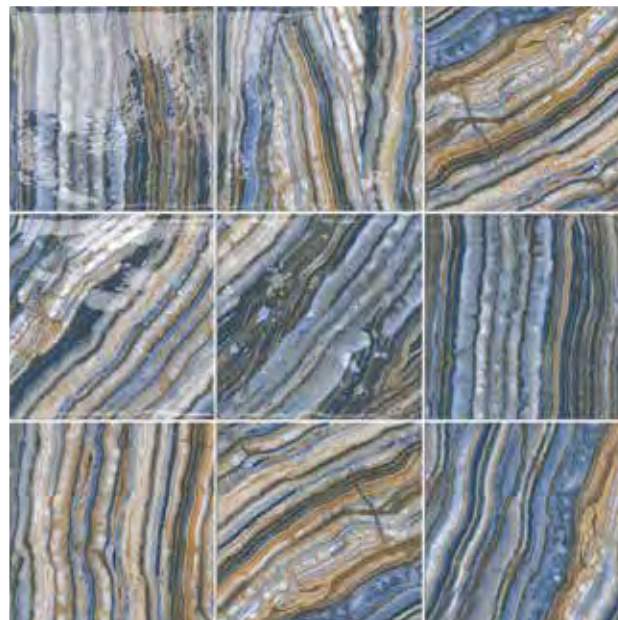

1515ONX002
ONYX BLUE
15x15 6"x6"