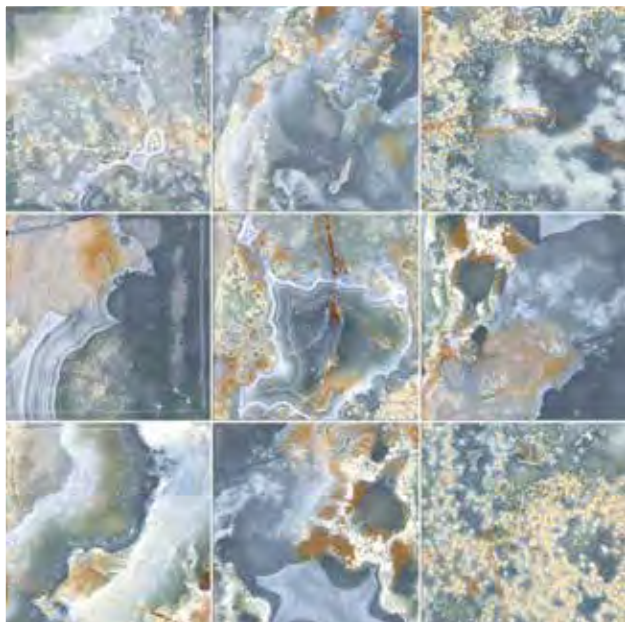

CROSS

SWIMMING POOL SERIES

8,5 mm

GLOSSY

A
DIN 51097

V4
substantial

1515CSS001
CROSS MULTICOLOR
15x15 6"x6"