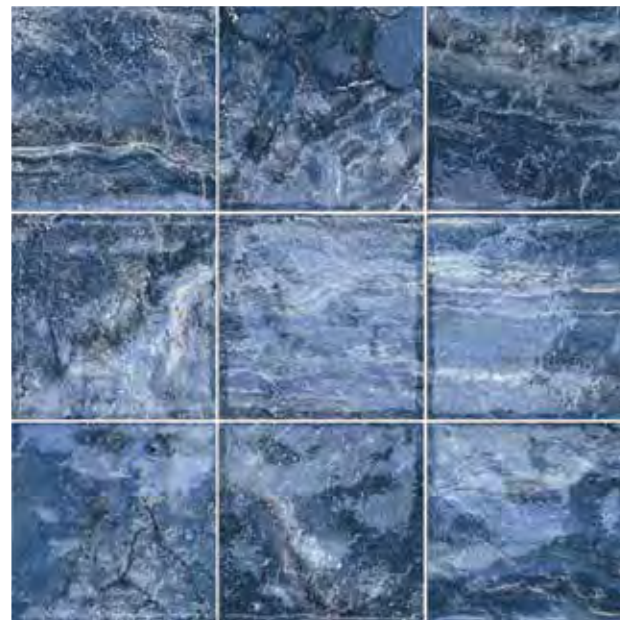

JUPITER

SWIMMING PLANET SERIES

8,5 mm

GLOSSY

1515JUP001
JUPITER SKY
15x15 6"x6"

AVAILABLE ALSO IN
R11 ANTISLIP FINISH 

1515JUP002
JUPITER BLUE
15x15 6"x6"

AVAILABLE ALSO IN
R11 ANTISLIP FINISH 