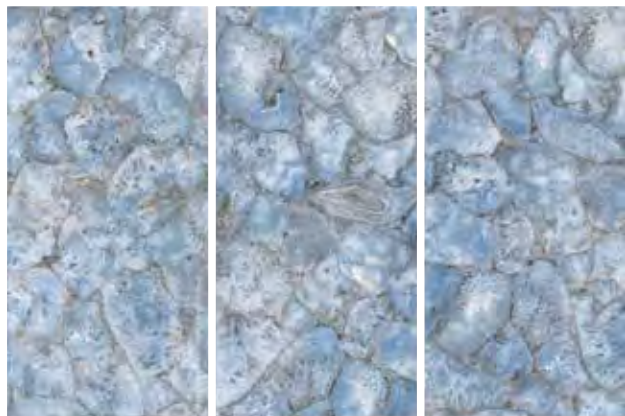

-JOHN STEINBECK-

REEF

SWIMMING SEA SERIES

8,5 mm

GLOSSY

1530REF001 **REEF SKY** 15x30 6"x12"

1530REF002 **REEF WATER** 15x30 6"x12"

1515REF001 **REEF SKY** 15x15 6"x6"