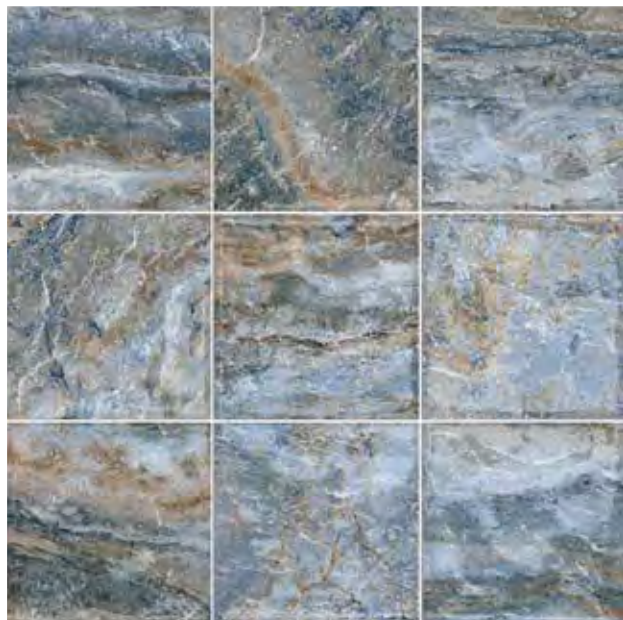

JUPITER

SWIMMING PLANET SERIES

8,5 mm

GLOSSY

1515JUP001
JUPITER SKY
15x15 6"x6"

AVAILABLE ALSO IN
R11 ANTISLIP FINISH 

1515JUP002
JUPITER BLUE
15x15 6"x6"

AVAILABLE ALSO IN
R11 ANTISLIP FINISH 