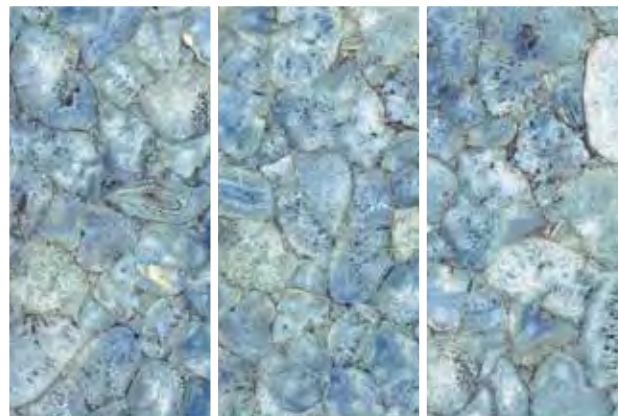

-JOHN STEINBECK-

REEF

SWIMMING SEA SERIES

8,5 mm

GLOSSY

1530REF001 **REEF SKY** 15x30 6"x12"

1530REF002 **REEF WATER** 15x30 6"x12"

1515REF001 **REEF SKY** 15x15 6"x6"