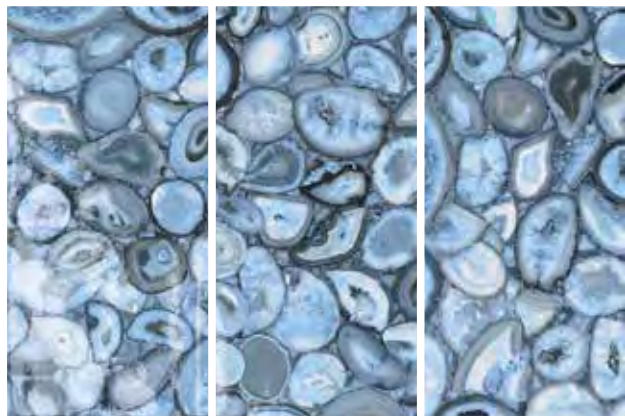

Capital clay antislip
CEMENT LOOK

Beach emerald
SWIMMING SEA

TROPICAL

SWIMMING SEA SERIES

8,5 mm

GLOSSY

1530TRO001 **TROPICAL SKY** 15x30 6"x12"

1530TRO002 **TROPICAL EMERALD** 15x30 6"x12"