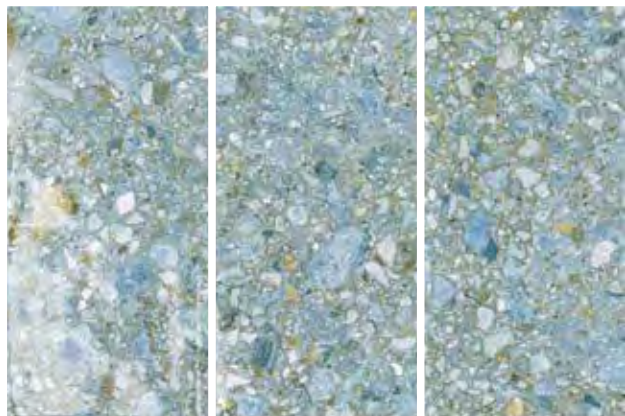

BEACH

SWIMMING SEA SERIES

8,5 mm

GLOSSY

1530BEA001 **BEACH SKY** 15x30 6"x12"

1530BEA002 **BEACH EMERALD** 15x30 6"x12"

1515BEA001 **BEACH SKY** 15x15 6"x6"

1515BEA002 **BEACH EMERALD** 15x15 6"x6"